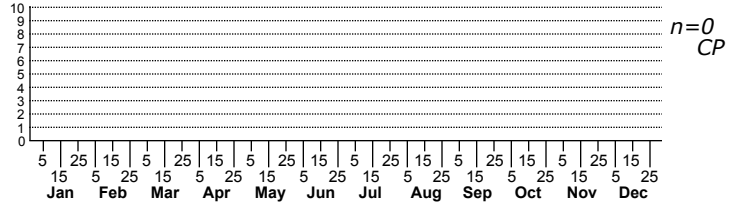

Paitobius zinus No common name

High counts of:

- 1 - Guilford - 1910-08-14
- 1 - Chatham - 2024-04-07
- 1 - Chatham - 2024-04-13

Status		Rank	
NC	US	NC	Global

FAMILY: Lithobiidae SUBFAMILY: TRIBE:
 TAXONOMIC_COMMENTS: