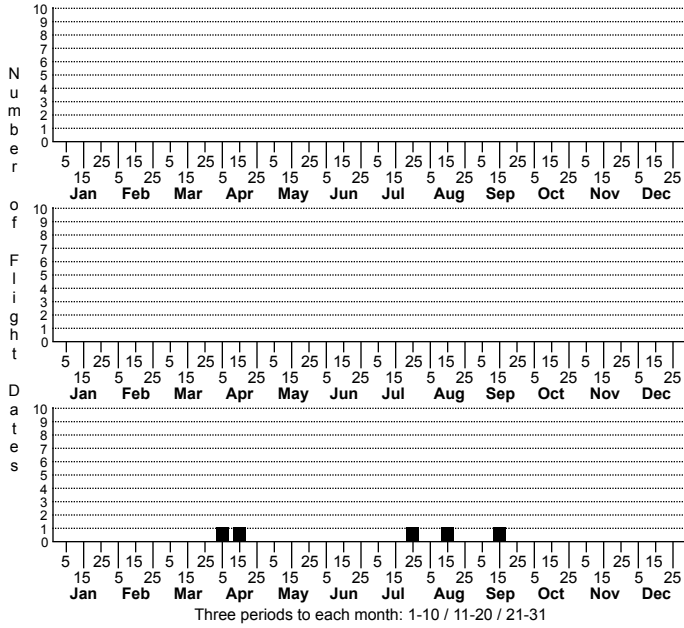

Paitobius zinus No common name

FAMILY: Lithobiidae SUBFAMILY: TRIBE:
TAXONOMIC_COMMENTS:

FIELD GUIDE DESCRIPTIONS:
ONLINE PHOTOS:

ID COMMENTS:

DISTRIBUTION: Please refer to the dot map.

HABITAT:

OBSERVATION_METHODS: