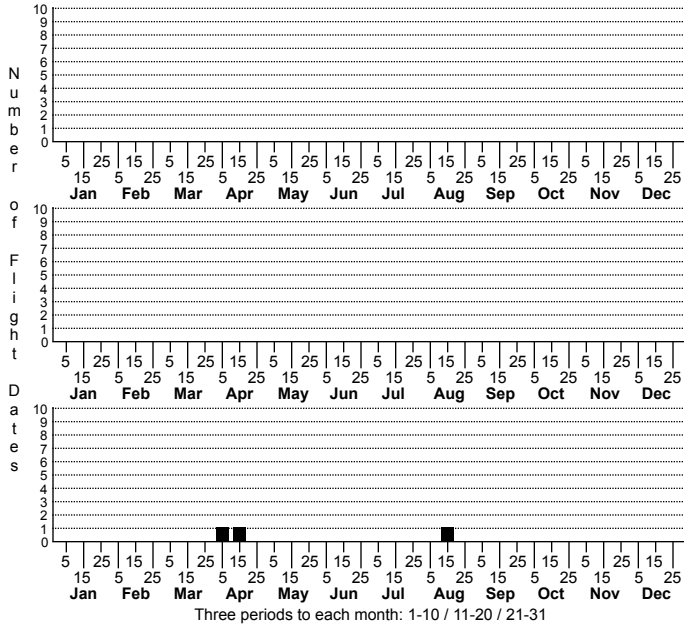

Paitobius zinus No common name

High counts of:

- 1 - Guilford - 1910-08-14
- 1 - Chatham - 2024-04-07
- 1 - Chatham - 2024-04-13

Status		Rank	
NC	US	NC	Global

FAMILY: Lithobiidae SUBFAMILY: TRIBE:
 TAXONOMIC_COMMENTS:

FIELD GUIDE DESCRIPTIONS:
 ONLINE PHOTOS:

ID COMMENTS:

DISTRIBUTION: Please refer to the dot map.

HABITAT:

OBSERVATION_METHODS:

NATURAL HERITAGE PROGRAM RANKS:

STATE PROTECTION:

COMMENTS: