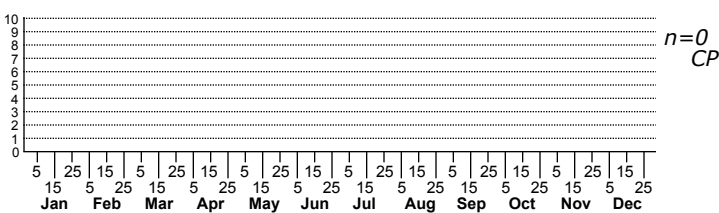

FAMILY: Lithobiidae SUBFAMILY: TRIBE:
TAXONOMIC_COMMENTS:

FIELD GUIDE DESCRIPTIONS:
ONLINE PHOTOS:

ID COMMENTS: Dense brush of long hairs on ultimate leg of male is very distinctive.

DISTRIBUTION: NC, TN, VA, OH (Pers com D. Hennen)

HABITAT:

OBSERVATION_METHODS:

NATURAL HERITAGE PROGRAM RANKS:

STATE PROTECTION:

COMMENTS: