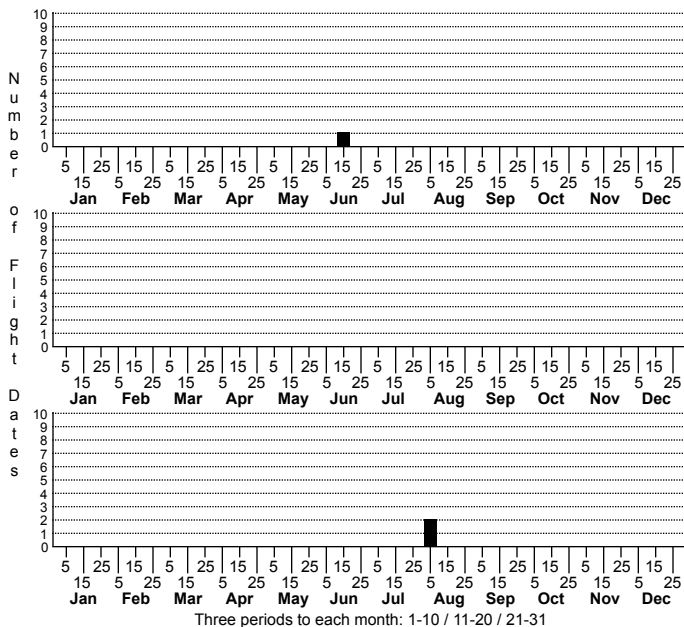

*Pampibius paitius* No common name

High counts of:  
 3 - Avery - 2023-06-17  
 1 - Catawba - 1910-08-01  
 1 - Catawba - 1910-08-01

● = Sighting or Collection in NC since 2004  
 ● = Not seen since 2004

Status	Rank
NC	US
NC	Global

FAMILY: Lithobiidae SUBFAMILY: TRIBE:  
 TAXONOMIC\_COMMENTS:

FIELD GUIDE DESCRIPTIONS:  
 ONLINE PHOTOS:

ID COMMENTS: Dense brush of long hairs on ultimate leg of male is very distinctive.