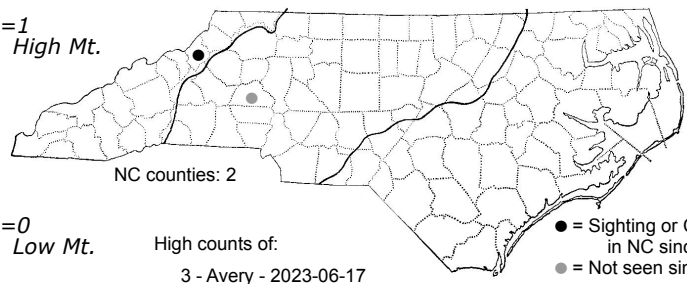

*Pampibius paitius* No common name

High counts of:  
 3 - Avery - 2023-06-17  
 1 - Catawba - 1910-08-01  
 1 - Catawba - 1910-08-01

● = Sighting or Collection in NC since 2004  
 ● = Not seen since 2004

Status	Rank
NC	US
NC	Global

FAMILY: Lithobiidae SUBFAMILY: TRIBE:  
 TAXONOMIC\_COMMENTS:

FIELD GUIDE DESCRIPTIONS:  
 ONLINE PHOTOS:

ID COMMENTS: Dense brush of long hairs on ultimate leg of male is very distinctive.

DISTRIBUTION: NC, TN, VA, OH (Pers com D. Hennen)

HABITAT:

OBSERVATION\_METHODS:

NATURAL HERITAGE PROGRAM RANKS:

STATE PROTECTION:

COMMENTS: