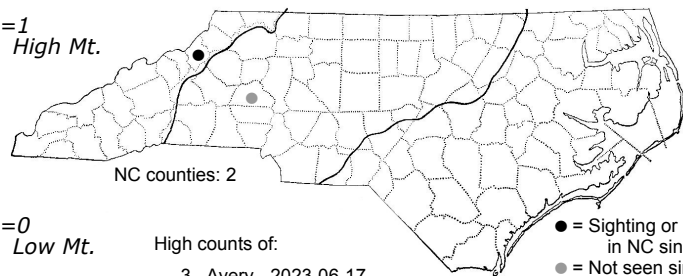

*Pampibius paitius* No common name

High counts of:

- 3 - Avery - 2023-06-17
- 1 - Catawba - 1910-08-01
- 1 - Catawba - 1910-08-01

● = Sighting or Collection in NC since 2004  
 ● = Not seen since 2004

Status	Rank
NC	US
NC	Global

FAMILY: Lithobiidae SUBFAMILY: TRIBE:  
 TAXONOMIC\_COMMENTS:

FIELD GUIDE DESCRIPTIONS:  
 ONLINE PHOTOS:

ID COMMENTS: Dense brush of long hairs on ultimate leg of male is very distinctive.

DISTRIBUTION: NC, TN, VA, OH (Pers com D. Hennen)