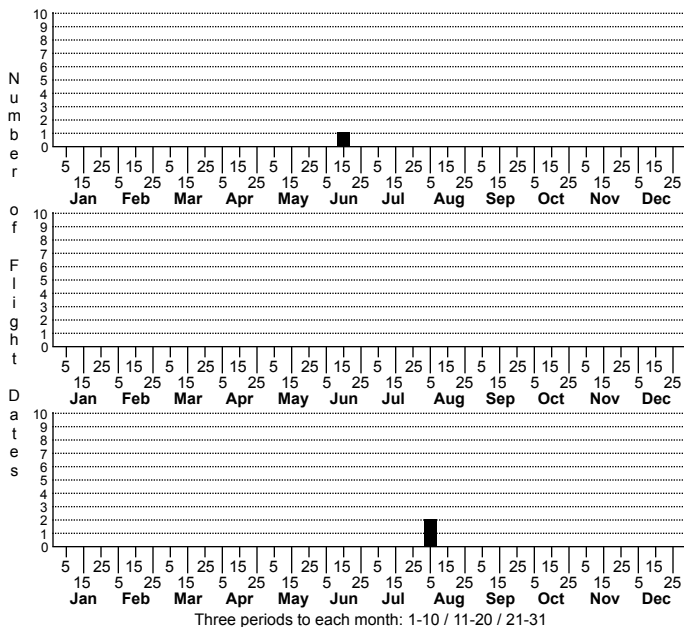

*Pampibius paitius* No common name

High counts of:

- 3 - Avery - 2023-06-17
- 1 - Catawba - 1910-08-01
- 1 - Catawba - 1910-08-01

● = Sighting or Collection in NC since 2004  
 ● = Not seen since 2004

Status	Rank
NC	US
NC	Global

FAMILY: Lithobiidae SUBFAMILY: TRIBE:  
 TAXONOMIC\_COMMENTS:

FIELD GUIDE DESCRIPTIONS:  
 ONLINE PHOTOS:

ID COMMENTS: Dense brush of long hairs on ultimate leg of male is very distinctive.

DISTRIBUTION: NC, TN, VA, OH (Pers com D. Hennen)