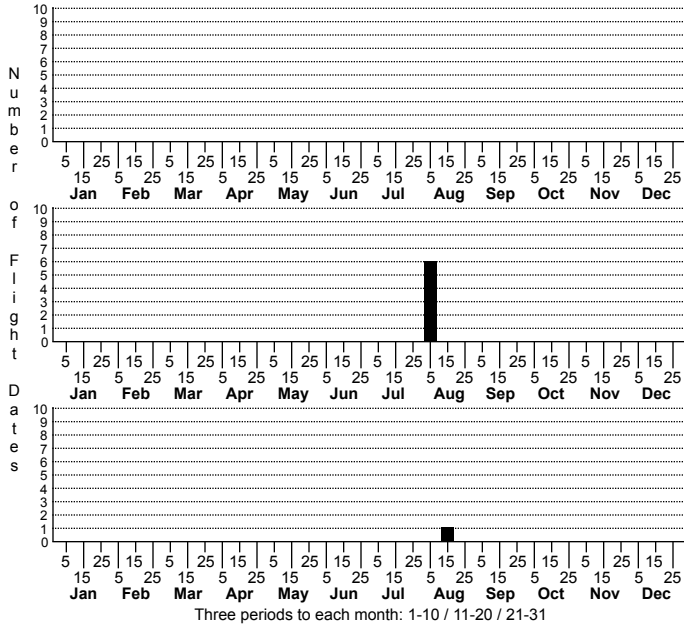

Sozibius tuobukus No common name

n=0 High Mt.

n=6 Low Mt.

High counts of:

- 1 - Buncombe - 1910-08-05
- 1 - Burke - 1910-08-01
- 1 - Madison - 1910-08-07

Status	Rank
NC	US
NC	Global

FAMILY: Lithobiidae SUBFAMILY: TRIBE:
TAXONOMIC_COMMENTS:

FIELD GUIDE DESCRIPTIONS:
ONLINE PHOTOS:

ID COMMENTS:

DISTRIBUTION: Please refer to the dot map.

HABITAT:

OBSERVATION_METHODS:

NATURAL HERITAGE PROGRAM RANKS:

STATE PROTECTION:

COMMENTS: