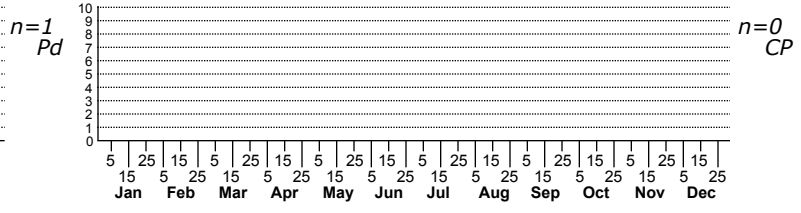

Sozibius tuobukus No common name

n=0 High Mt.

n=6 Low Mt.

High counts of:

- 1 - Buncombe - 1910-08-05
- 1 - Burke - 1910-08-01
- 1 - Madison - 1910-08-07

Status	Rank
NC	US
NC	Global

FAMILY: Lithobiidae SUBFAMILY: TRIBE:
TAXONOMIC_COMMENTS: