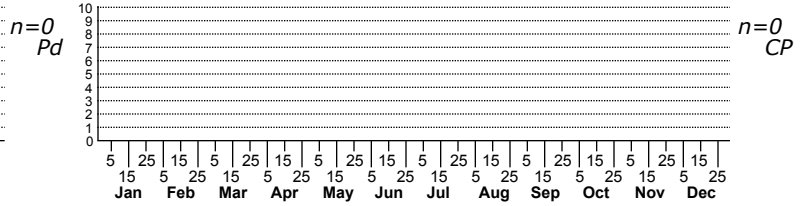

Tidabius suitus No common name

High counts of:
1 - Madison - 1910-08-06

Status Rank
NC US NC Global

FAMILY: Lithobiidae SUBFAMILY: TRIBE:
TAXONOMIC_COMMENTS:

FIELD GUIDE DESCRIPTIONS:
ONLINE PHOTOS:

ID COMMENTS: