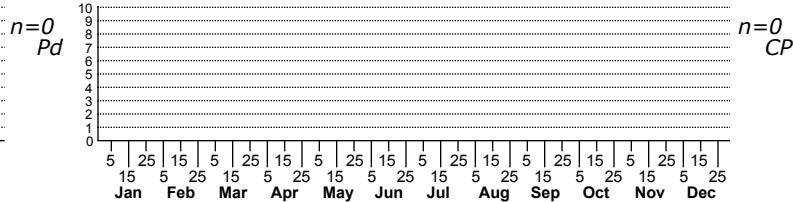

Tidabius suitus No common name

n=0
High Mt.

n=1
Low Mt.

High counts of:
1 - Madison - 1910-08-06

● = Sighting or Collection in NC since 2004
○ = Not seen since 2004

Status Rank
NC US NC Global

FAMILY: Lithobiidae SUBFAMILY: TRIBE:
TAXONOMIC_COMMENTS: