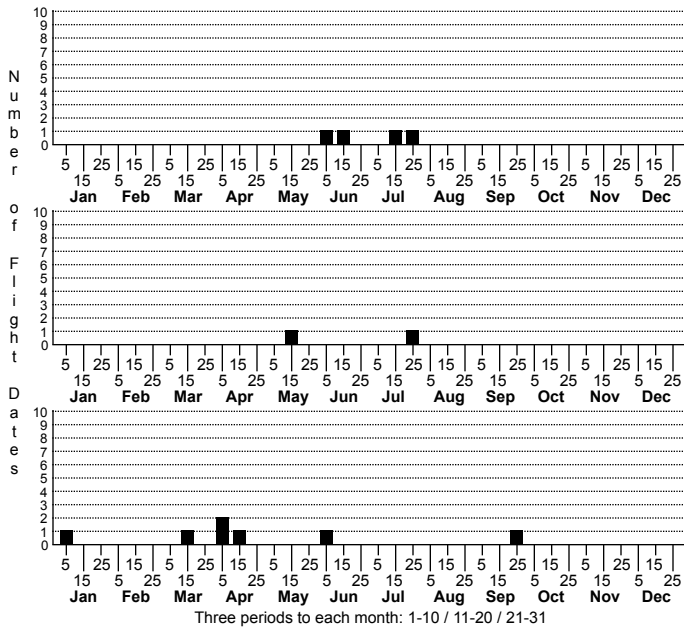

Scolopocryptops nigradius No common name

FAMILY: Scolopocryptopidae SUBFAMILY: TRIBE:
 TAXONOMIC_COMMENTS:

FIELD GUIDE DESCRIPTIONS:
 ONLINE PHOTOS:

ID COMMENTS:

DISTRIBUTION: Please refer to the dot map.

HABITAT: "Primarily inhabits moist deciduous litter, occasionally found in predominantly pine litter" (Shelley, 1987)"

OBSERVATION_METHODS:

NATURAL HERITAGE PROGRAM RANKS: [GNR] S3S4

STATE PROTECTION:

COMMENTS: