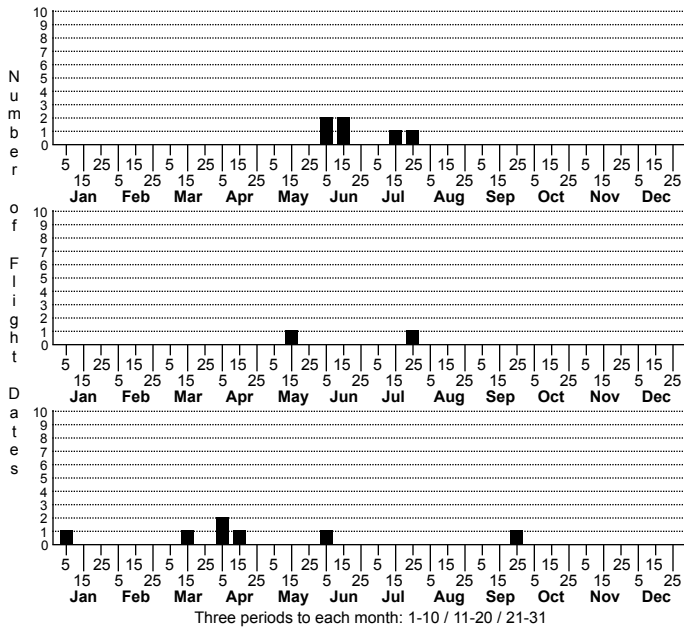

*Scolopocryptops nigradius* No common name

FAMILY: Scolopocryptopidae SUBFAMILY: TRIBE:  
TAXONOMIC\_COMMENTS:

FIELD GUIDE DESCRIPTIONS:  
ONLINE PHOTOS:

ID COMMENTS:

DISTRIBUTION: Please refer to the dot map.

HABITAT: "Primarily inhabits moist deciduous litter, occasionally found in predominantly pine litter" (Shelley, 1987)"

OBSERVATION\_METHODS:

NATURAL HERITAGE PROGRAM RANKS: [GNR] S3S4

STATE PROTECTION:

COMMENTS: