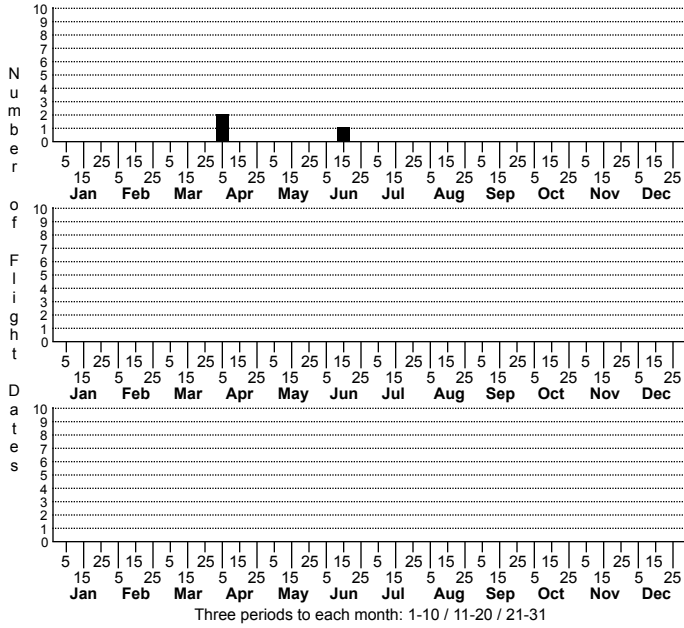

Cleidogona nantahala No common name

Status		Rank	
NC	US	NC	Global

FAMILY: Cleidogonidae SUBFAMILY: TRIBE:
 TAXONOMIC_COMMENTS:

FIELD GUIDE DESCRIPTIONS:
 ONLINE PHOTOS:

ID COMMENTS:

DISTRIBUTION: Please refer to the dot map.