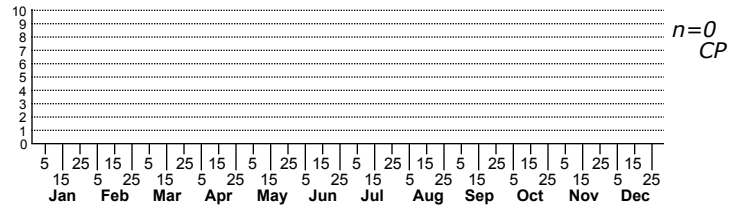

Cleidogona nantahala No common name

Status	Rank
NC	US
NC	Global

FAMILY: Cleidogonidae SUBFAMILY: TRIBE:
 TAXONOMIC_COMMENTS:

FIELD GUIDE DESCRIPTIONS:
 ONLINE PHOTOS:

ID COMMENTS:

DISTRIBUTION: Please refer to the dot map.