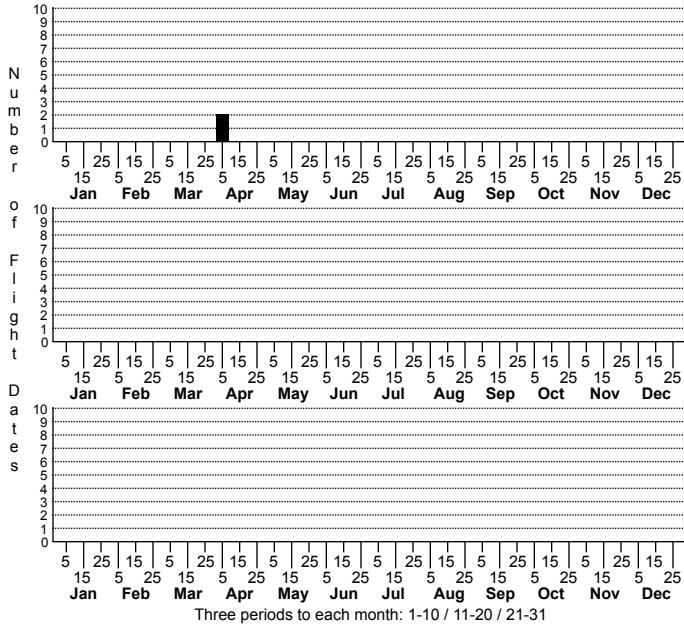

Cleidogona nantahala No common name

Status	Rank
NC	US
NC	Global

FAMILY: Cleidogonidae SUBFAMILY: TRIBE:
 TAXONOMIC_COMMENTS:

FIELD GUIDE DESCRIPTIONS:
 ONLINE PHOTOS:

ID COMMENTS:

DISTRIBUTION: Please refer to the dot map.