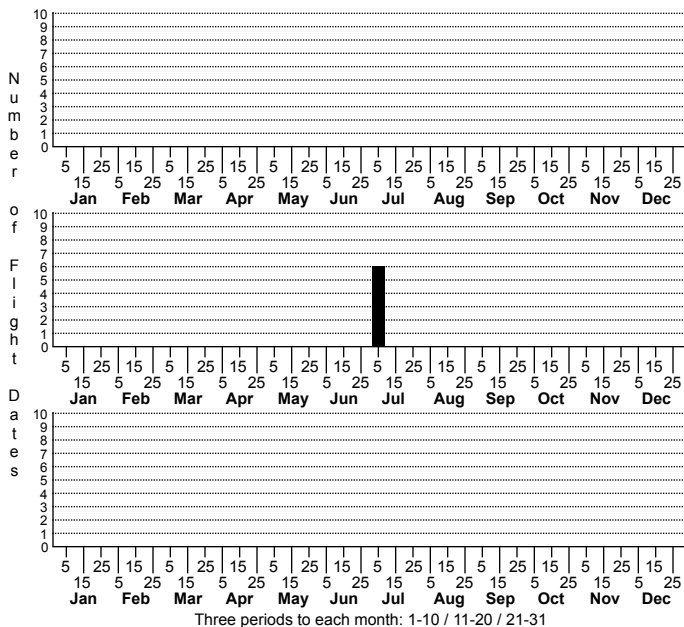

Pseudotremia shelleyi No common name

Status		Rank	
NC	US	NC	Global

FAMILY: Cleidogonidae SUBFAMILY: TRIBE:
TAXONOMIC_COMMENTS:

FIELD GUIDE DESCRIPTIONS:
ONLINE PHOTOS:

ID COMMENTS:

DISTRIBUTION: Please refer to the dot map.