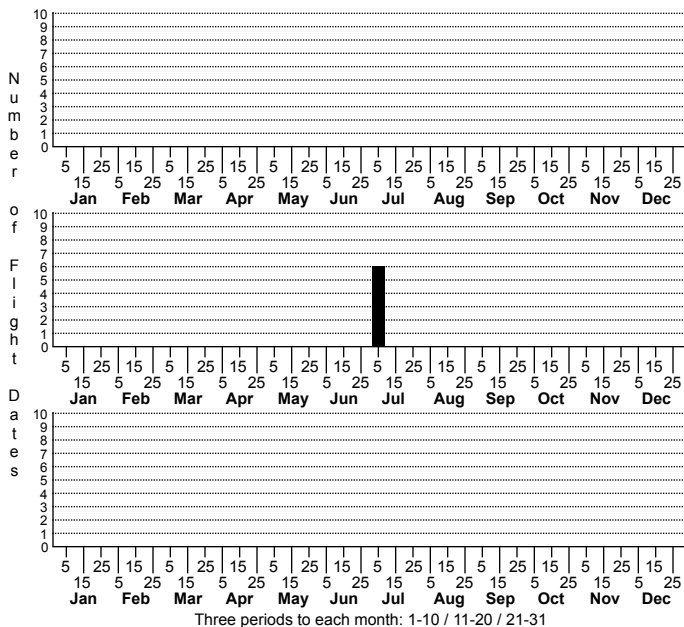

Pseudotremia shelleyi No common name

Status		Rank	
NC	US	NC	Global

FAMILY: Cleidogonidae SUBFAMILY: TRIBE:
 TAXONOMIC_COMMENTS:

FIELD GUIDE DESCRIPTIONS:
 ONLINE PHOTOS:

ID COMMENTS:

DISTRIBUTION: Please refer to the dot map.