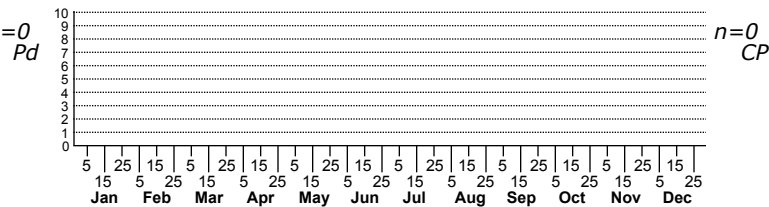

*Pseudotremia soco* No common name

FAMILY: Cleidogonidae SUBFAMILY: TRIBE:  
 TAXONOMIC\_COMMENTS:

FIELD GUIDE DESCRIPTIONS:  
 ONLINE PHOTOS:

ID COMMENTS:

DISTRIBUTION: Please refer to the dot map.

HABITAT: