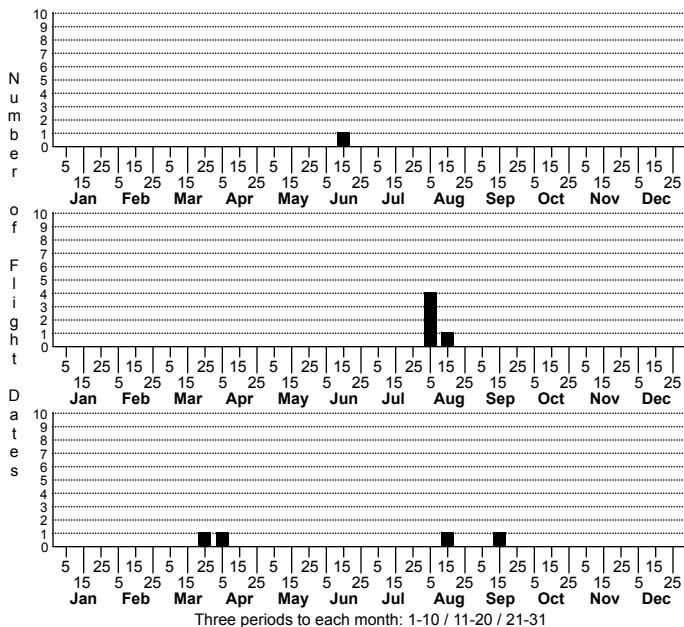

Arenobius manegitus No common name

FAMILY: Lithobiidae SUBFAMILY: TRIBE:
 TAXONOMIC_COMMENTS:

FIELD GUIDE DESCRIPTIONS:
 ONLINE PHOTOS:

ID COMMENTS: Female gonopods with a single, large smooth claw. Male with penultimate tibia strongly modified. Porodont larger than prosternal teeth.

DISTRIBUTION: KY, NC, SC, TN, VA

HABITAT: Leaf litter

OBSERVATION_METHODS:

NATURAL HERITAGE PROGRAM RANKS:

STATE PROTECTION:

COMMENTS: