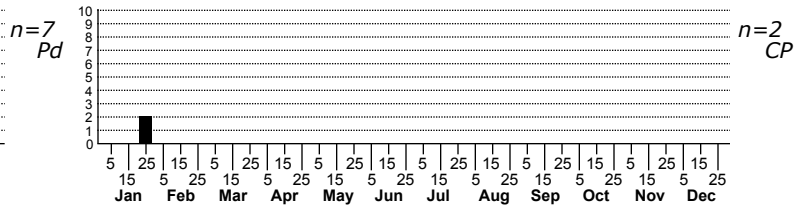

*Pseudopolydesmus canadensis* No common name

FAMILY: Polydesmidae SUBFAMILY: TRIBE:  
 TAXONOMIC\_COMMENTS:

FIELD GUIDE DESCRIPTIONS:  
 ONLINE PHOTOS:

ID COMMENTS:

DISTRIBUTION: Please refer to the dot map.