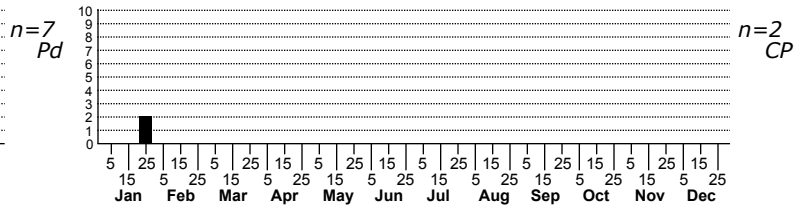

Pseudopolydesmus canadensis No common name

FAMILY: Polydesmidae SUBFAMILY: TRIBE:
 TAXONOMIC_COMMENTS:

FIELD GUIDE DESCRIPTIONS:
 ONLINE PHOTOS:

ID COMMENTS:

DISTRIBUTION: Please refer to the dot map.

HABITAT: