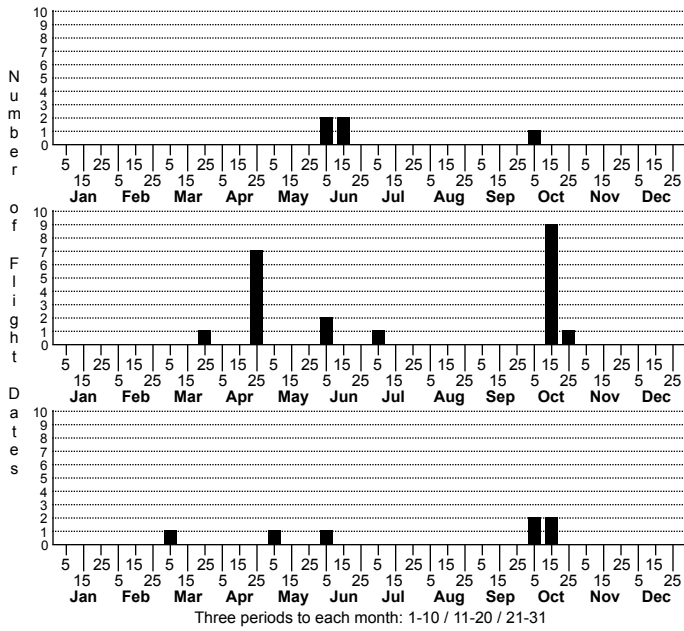

Pseudopolydesmus canadensis No common name

FAMILY: Polydesmidae SUBFAMILY: TRIBE:
 TAXONOMIC_COMMENTS:

FIELD GUIDE DESCRIPTIONS:
 ONLINE PHOTOS:

ID COMMENTS:

DISTRIBUTION: Please refer to the dot map.

HABITAT: