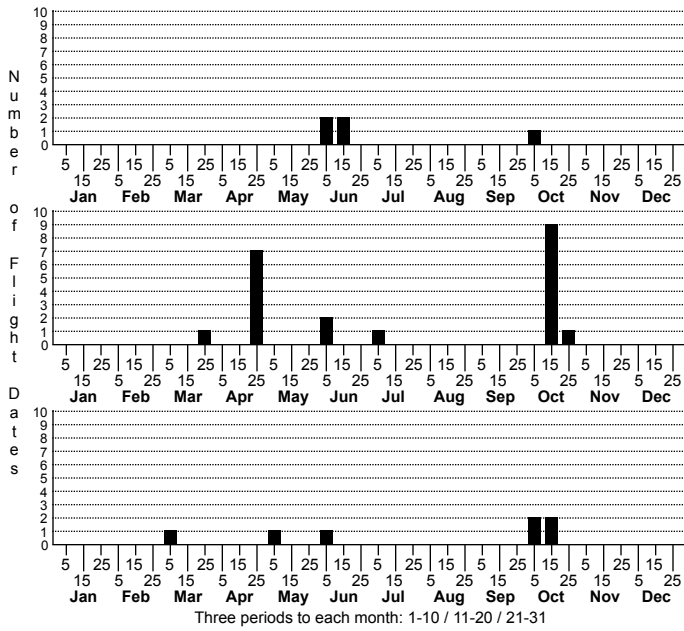

*Pseudopolydesmus canadensis* No common name

FAMILY: Polydesmidae SUBFAMILY: TRIBE:  
 TAXONOMIC\_COMMENTS:

FIELD GUIDE DESCRIPTIONS:  
 ONLINE PHOTOS:

ID COMMENTS:

DISTRIBUTION: Please refer to the dot map.