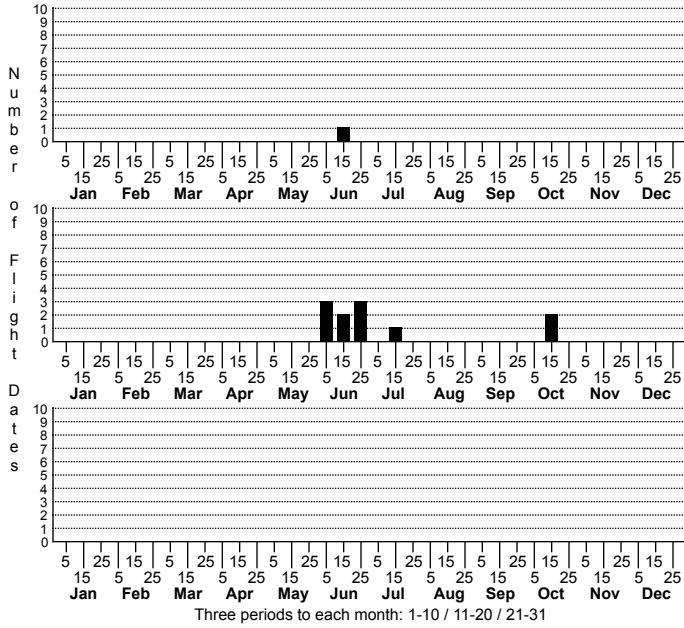

Pseudopolydesmus erasus No common name

FAMILY: Polydesmidae SUBFAMILY: TRIBE:
TAXONOMIC_COMMENTS:

FIELD GUIDE DESCRIPTIONS:
ONLINE PHOTOS:

ID COMMENTS:

DISTRIBUTION: Please refer to the dot map.

HABITAT:

OBSERVATION_METHODS: