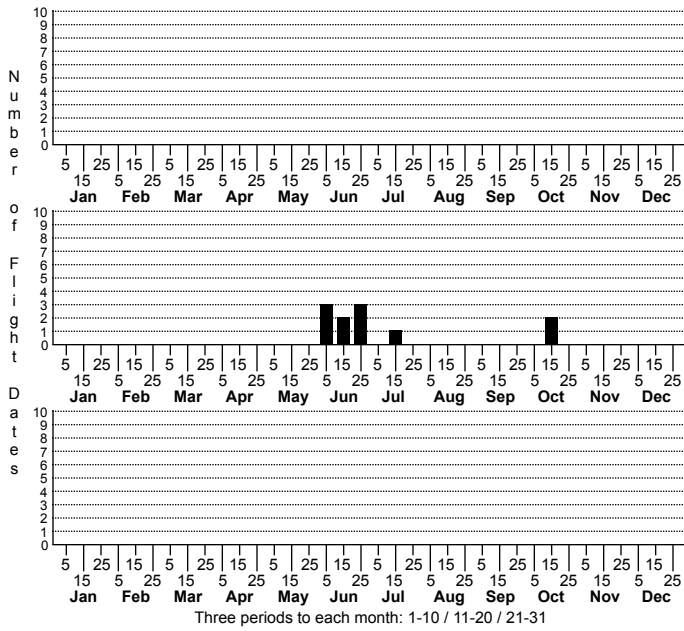

Pseudopolydesmus erasus No common name

FAMILY: Polydesmidae SUBFAMILY: TRIBE:
 TAXONOMIC_COMMENTS:

FIELD GUIDE DESCRIPTIONS:
 ONLINE PHOTOS:

ID COMMENTS:

DISTRIBUTION: Please refer to the dot map.

HABITAT: