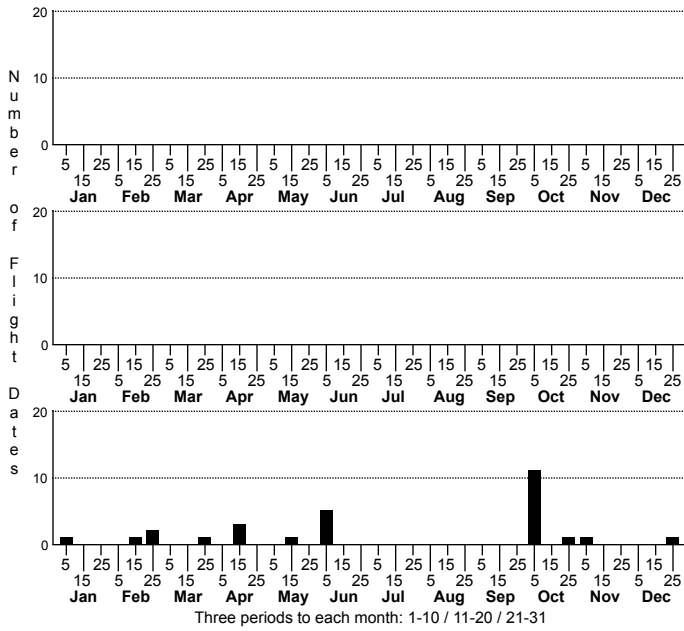

Pseudopolydesmus serratus No common name

FAMILY: Polydesmidae SUBFAMILY: TRIBE:
 TAXONOMIC_COMMENTS:

FIELD GUIDE DESCRIPTIONS:
 ONLINE PHOTOS:

ID COMMENTS:

DISTRIBUTION: Please refer to the dot map.

HABITAT: "Found in moist humus and under rocks and logs in rural and urban environments"" (Shelley, 1978)"