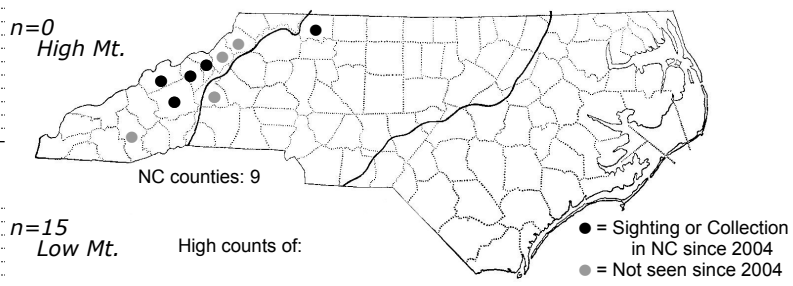

*Apheloria montana* No common name

Status	Rank
NC	US
NC	Global

FAMILY: Xystodesmidae SUBFAMILY: TRIBE:  
 TAXONOMIC\_COMMENTS:

FIELD GUIDE DESCRIPTIONS:  
 ONLINE PHOTOS:

ID COMMENTS:

DISTRIBUTION: Please refer to the dot map.