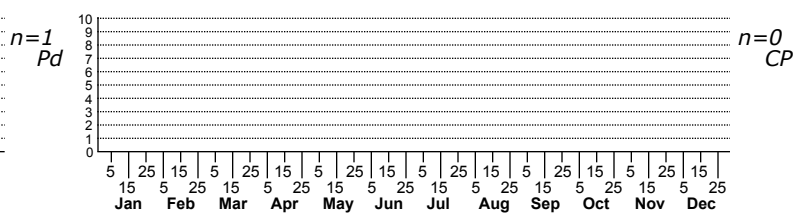

*Apheloria montana* No common name

Status	Rank
NC	US
NC	Global

FAMILY: Xystodesmidae SUBFAMILY: TRIBE:  
 TAXONOMIC\_COMMENTS:

FIELD GUIDE DESCRIPTIONS:  
 ONLINE PHOTOS:

ID COMMENTS:

DISTRIBUTION: Please refer to the dot map.