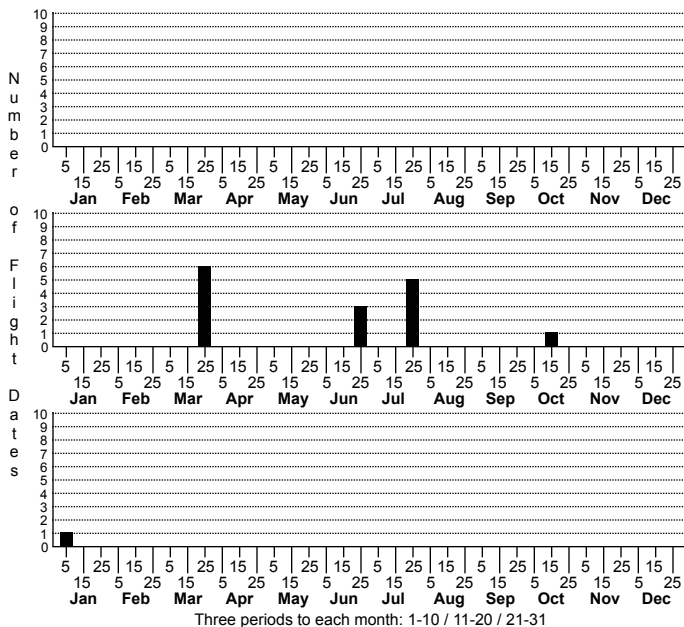

*Apheloria montana* No common name

Status	Rank
NC	US
NC	Global

FAMILY: Xystodesmidae SUBFAMILY: TRIBE:  
 TAXONOMIC\_COMMENTS:

FIELD GUIDE DESCRIPTIONS:  
 ONLINE PHOTOS:

ID COMMENTS:

DISTRIBUTION: Please refer to the dot map.