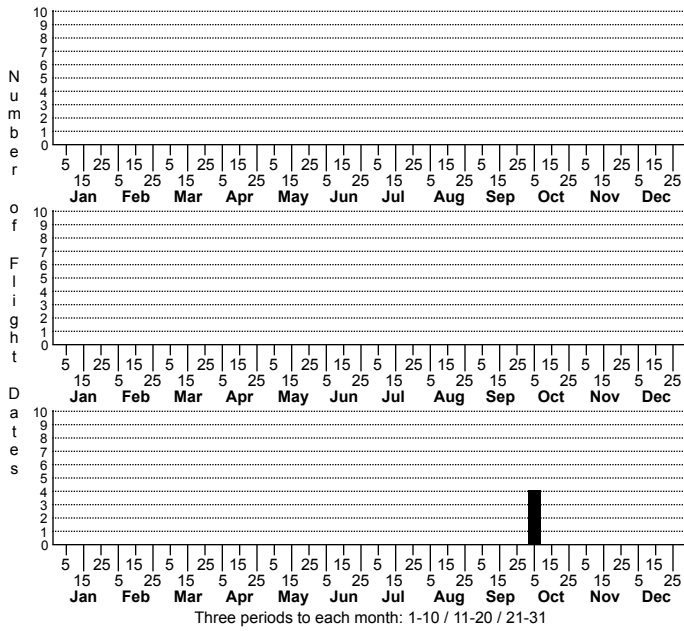

Apheloria virginiensis No common name

FAMILY: Xystodesmidae SUBFAMILY: TRIBE:
 TAXONOMIC_COMMENTS:

FIELD GUIDE DESCRIPTIONS:
 ONLINE PHOTOS:

ID COMMENTS:

DISTRIBUTION: Please refer to the dot map.

HABITAT: