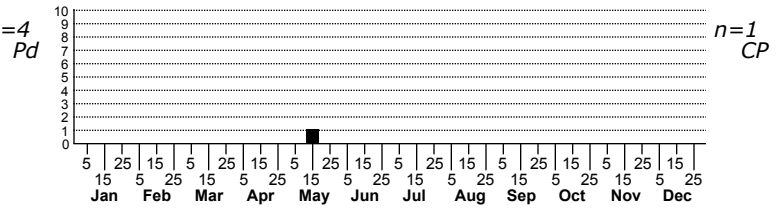

Apheloria virginiensis No common name

FAMILY: Xystodesmidae SUBFAMILY: TRIBE:
 TAXONOMIC_COMMENTS:

FIELD GUIDE DESCRIPTIONS:
 ONLINE PHOTOS:

ID COMMENTS:

DISTRIBUTION: Please refer to the dot map.

HABITAT: