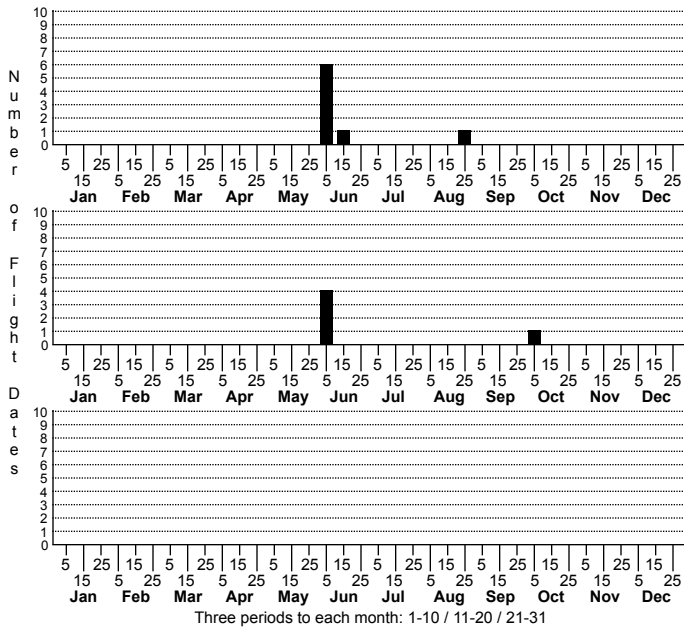

Howellaria deturkiana No common name

FAMILY: Xystodesmidae SUBFAMILY: TRIBE:
TAXONOMIC_COMMENTS:

FIELD GUIDE DESCRIPTIONS:
ONLINE PHOTOS:

ID COMMENTS:

DISTRIBUTION: Please refer to the dot map.

HABITAT:

OBSERVATION_METHODS: