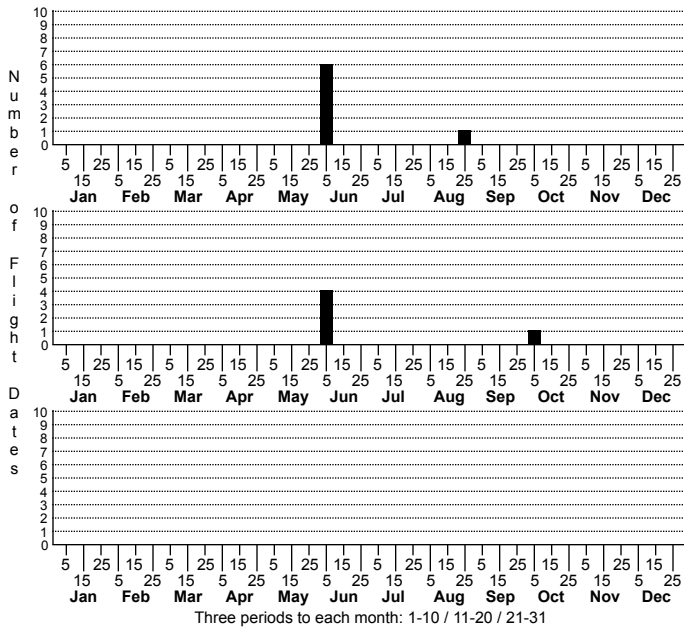

Howellaria deturkiana No common name

Status	Rank
NC	US
NC	Global

FAMILY: Xystodesmidae SUBFAMILY: TRIBE:
 TAXONOMIC_COMMENTS:

FIELD GUIDE DESCRIPTIONS:

ONLINE PHOTOS:

ID COMMENTS:

DISTRIBUTION: Please refer to the dot map.