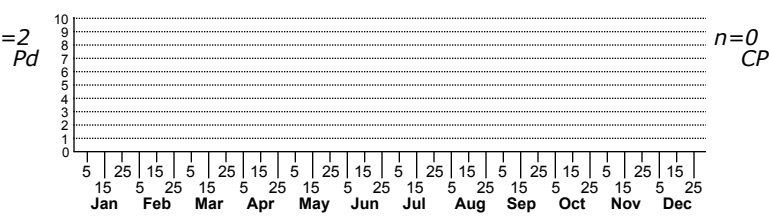

Howellaria infesta No common name

Status	Rank
NC	US
NC	Global

FAMILY: Xystodesmidae SUBFAMILY: TRIBE:
 TAXONOMIC_COMMENTS:

FIELD GUIDE DESCRIPTIONS:
 ONLINE PHOTOS:

ID COMMENTS:

DISTRIBUTION: Please refer to the dot map.