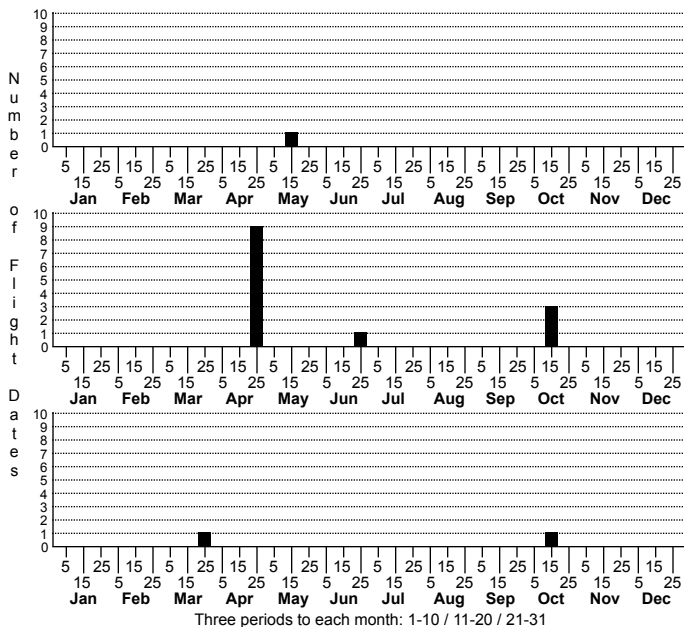

Howellaria infesta No common name

Status	Rank
NC	US
NC	Global

FAMILY: Xystodesmidae SUBFAMILY: TRIBE:
 TAXONOMIC_COMMENTS:

FIELD GUIDE DESCRIPTIONS:
 ONLINE PHOTOS:

ID COMMENTS:

DISTRIBUTION: Please refer to the dot map.