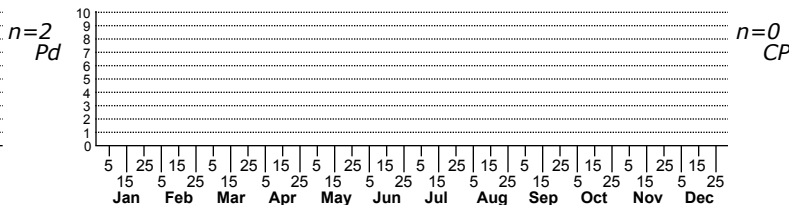

Garibius catawbae No common name

High counts of:
 1 - Catawba - 1910-01-01
 1 - Catawba - 1910-08-12

● = Sighting or Collection in NC since 2004
 ● = Not seen since 2004

Status	Rank
NC	US
NC	Global

FAMILY: Lithobiidae SUBFAMILY: TRIBE:
 TAXONOMIC_COMMENTS: