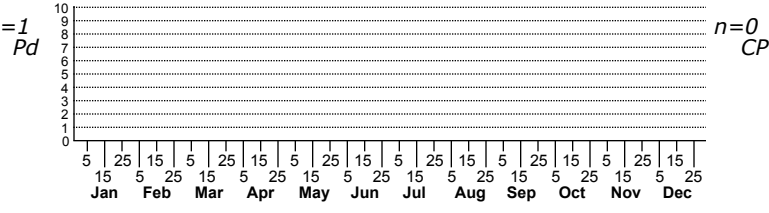

*Garibius monticolens* No common name

High counts of:  
 1 - Buncombe - 1910-08-05  
 1 - Guilford - 1910-08-14

● = Sighting or Collection in NC since 2004  
 ○ = Not seen since 2004

Status		Rank	
NC	US	NC	Global