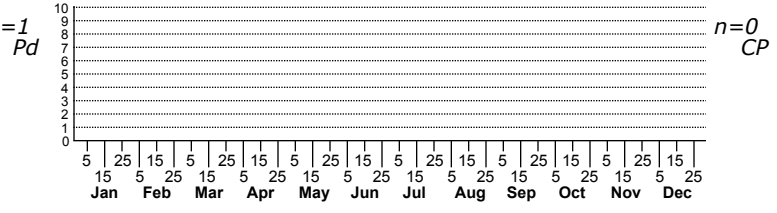

*Garibius monticolens* No common name

High counts of:  
 1 - Buncombe - 1910-08-05  
 1 - Guilford - 1910-08-14

● = Sighting or Collection in NC since 2004  
 ● = Not seen since 2004

Status	Rank
NC	US
NC	Global