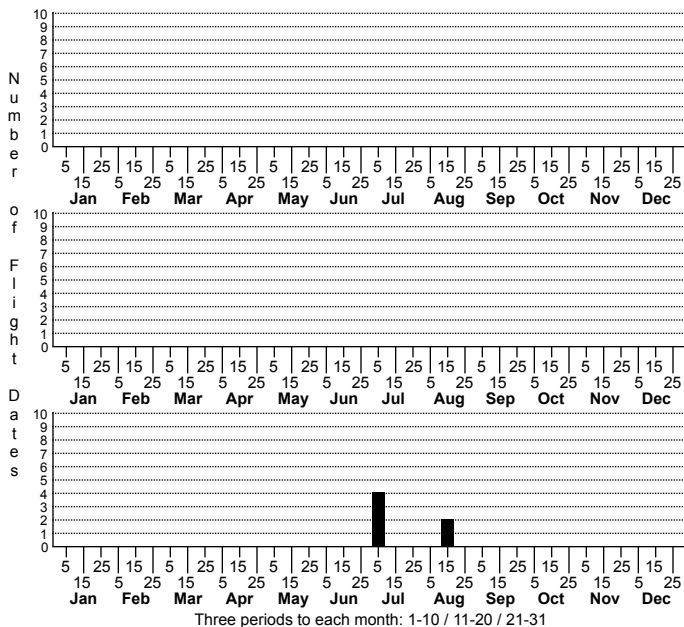

Sigmoria catawba No common name

FAMILY: Xystodesmidae SUBFAMILY: TRIBE:
TAXONOMIC_COMMENTS:

FIELD GUIDE DESCRIPTIONS:
ONLINE PHOTOS:

ID COMMENTS:

DISTRIBUTION: Please refer to the dot map.

HABITAT:

OBSERVATION_METHODS: