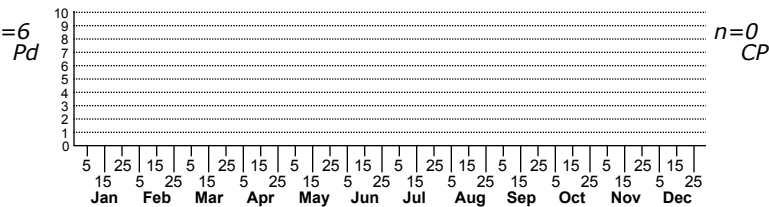

Sigmoria catawba No common name

FAMILY: Xystodesmidae SUBFAMILY: TRIBE:
TAXONOMIC_COMMENTS:

FIELD GUIDE DESCRIPTIONS:
ONLINE PHOTOS:

ID COMMENTS:

DISTRIBUTION: Please refer to the dot map.

HABITAT:

OBSERVATION_METHODS: