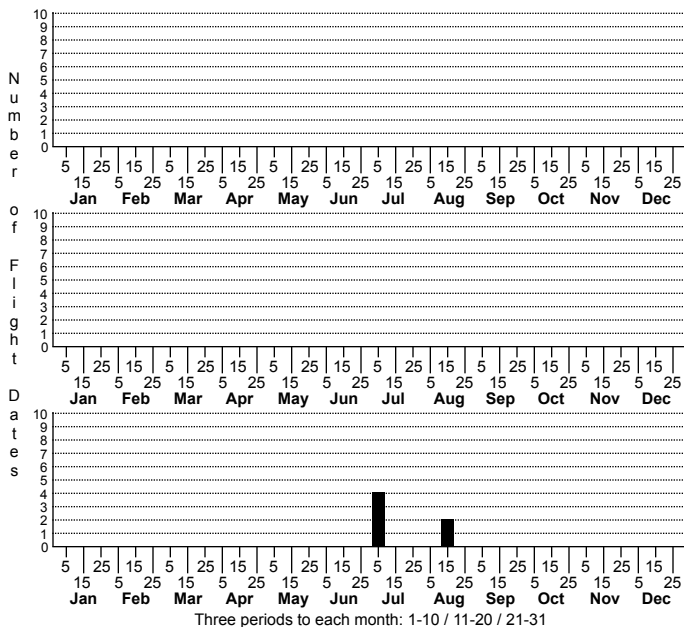

Sigmoria catawba No common name

FAMILY: Xystodesmidae SUBFAMILY: TRIBE:
 TAXONOMIC_COMMENTS:

FIELD GUIDE DESCRIPTIONS:
 ONLINE PHOTOS:

ID COMMENTS:

DISTRIBUTION: Please refer to the dot map.

HABITAT:

OBSERVATION_METHODS: