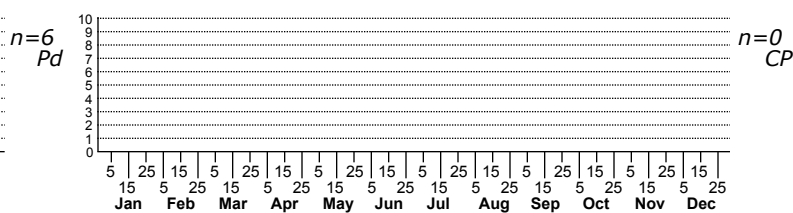

Sigmoria catawba No common name

FAMILY: Xystodesmidae SUBFAMILY: TRIBE:
 TAXONOMIC_COMMENTS:

FIELD GUIDE DESCRIPTIONS:
 ONLINE PHOTOS:

ID COMMENTS:

DISTRIBUTION: Please refer to the dot map.

HABITAT:

OBSERVATION_METHODS: