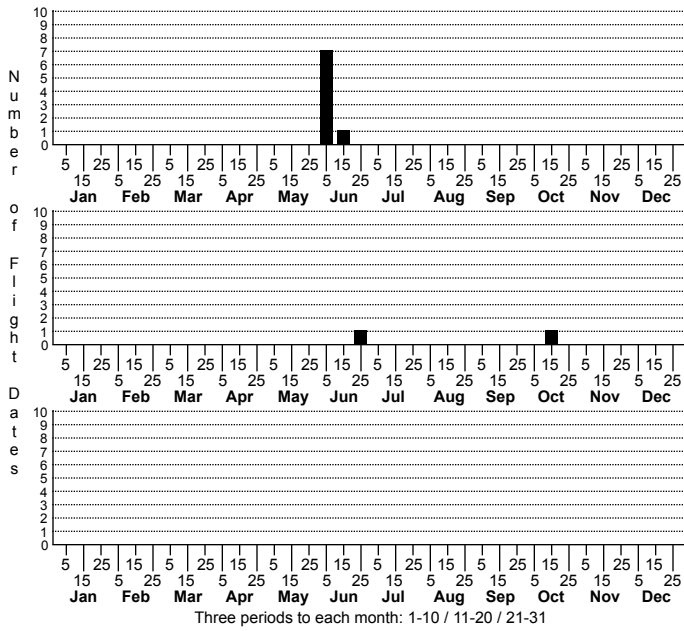

Deltotaria brimleii No common name

FAMILY: Xystodesmidae SUBFAMILY: TRIBE:
TAXONOMIC_COMMENTS:

FIELD GUIDE DESCRIPTIONS:
ONLINE PHOTOS:

ID COMMENTS:

DISTRIBUTION: This subspecies is found from the Linville River to the Little Tennessee River (Shelley and Whitehead, 1986)

HABITAT: Shelley and Whitehead (1986) state that *Deltotaria brimleii* as a species is a cove-inhabitant

OBSERVATION_METHODS:

NATURAL HERITAGE PROGRAM RANKS: [GNRTNR] [S3S4]

STATE PROTECTION:

COMMENTS: This subspecies is endemic to the southern mountains of North Carolina but has current records from several counties in this region and appears to be relatively secure.