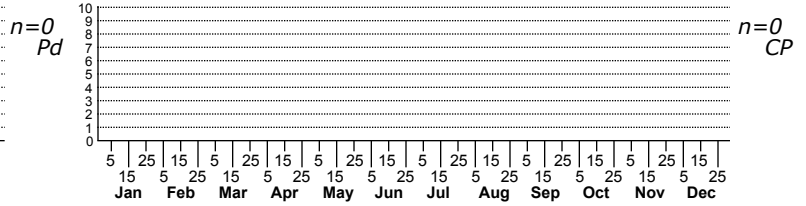

Deltotaria brimleii No common name

Status	Rank
NC	US
NC	Global

FAMILY: Xystodesmidae SUBFAMILY: TRIBE:
 TAXONOMIC_COMMENTS:

FIELD GUIDE DESCRIPTIONS:
 ONLINE PHOTOS:

ID COMMENTS:

DISTRIBUTION: This subspecies is found from the Linville River to the Little Tennessee River (Shelley and Whitehead, 1986)

HABITAT: Shelley and Whitehead (1986) state that *Deltotaria brimleii* as a species is a cove-inhabitant

OBSERVATION_METHODS:

NATURAL HERITAGE PROGRAM RANKS: [GNRTNR] [S3S4]

STATE PROTECTION:

COMMENTS: This subspecies is endemic to the southern mountains of North Carolina but has current records from several counties in this region and appears to be relatively secure.