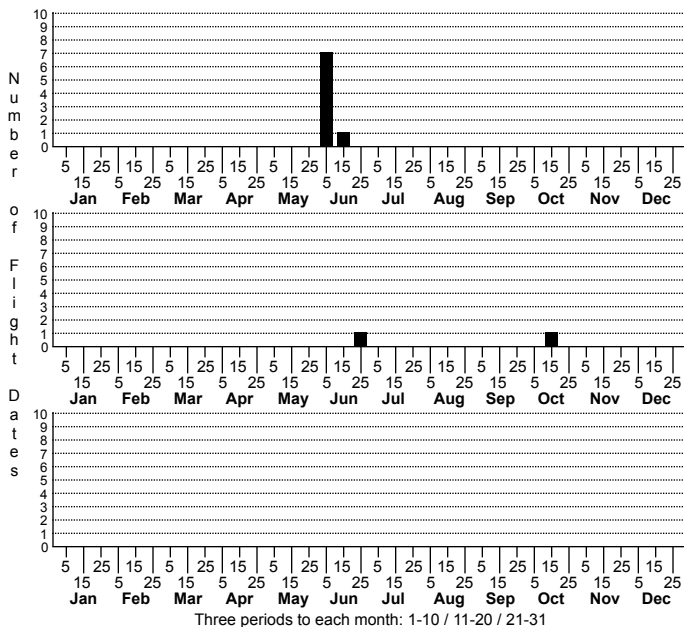

Deltotaria brimleii No common name

FAMILY: Xystodesmidae SUBFAMILY: TRIBE:
TAXONOMIC_COMMENTS:

FIELD GUIDE DESCRIPTIONS:
ONLINE PHOTOS:

ID COMMENTS:

DISTRIBUTION: This subspecies is found from the Linville River to the Little Tennessee River (Shelley and Whitehead, 1986)

HABITAT: Shelley and Whitehead (1986) state that *Deltotaria brimleii* as a species is a cove-inhabitant

OBSERVATION_METHODS:

NATURAL HERITAGE PROGRAM RANKS: [GNRTNR] [S3S4]

STATE PROTECTION:

COMMENTS: This subspecies is endemic to the southern mountains of North Carolina but has current records from several counties in this region and appears to be relatively secure.