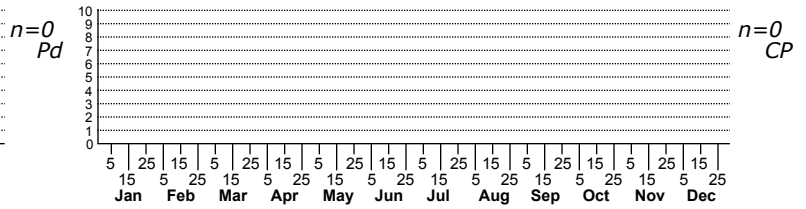

Dicellarius atlanta No common name

FAMILY: Xystodesmidae SUBFAMILY: TRIBE:
TAXONOMIC_COMMENTS:

FIELD GUIDE DESCRIPTIONS:
ONLINE PHOTOS:

ID COMMENTS:

DISTRIBUTION: Please refer to the dot map.

HABITAT:

OBSERVATION_METHODS: