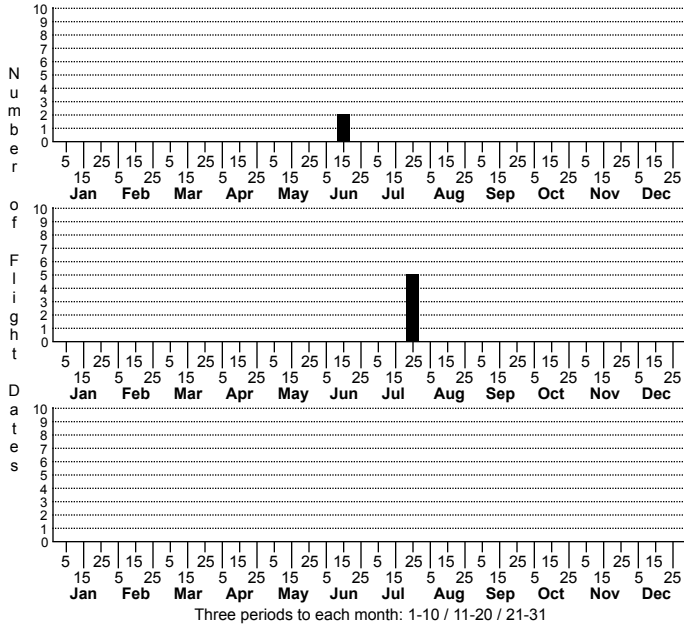

Sigmorina wrighti No common name

FAMILY: Xystodesmidae SUBFAMILY: TRIBE:
 TAXONOMIC_COMMENTS:

FIELD GUIDE DESCRIPTIONS:
 ONLINE PHOTOS:

ID COMMENTS:

DISTRIBUTION: Restricted to a narrow area of the Blue Ridge Province, from the Escarpment westward to barely into Tennessee (Shelley and Whitehead, 1986)

HABITAT: Shelley and Whitehead (1986) describe this species as "cove-dwelling""

OBSERVATION_METHODS:

NATURAL HERITAGE PROGRAM RANKS: [GNR] [S2S3]

STATE PROTECTION:

COMMENTS: This species is nearly endemic to North Carolina and known from only a small area within our northern mountains. Surveys are needed to confirm its current status.