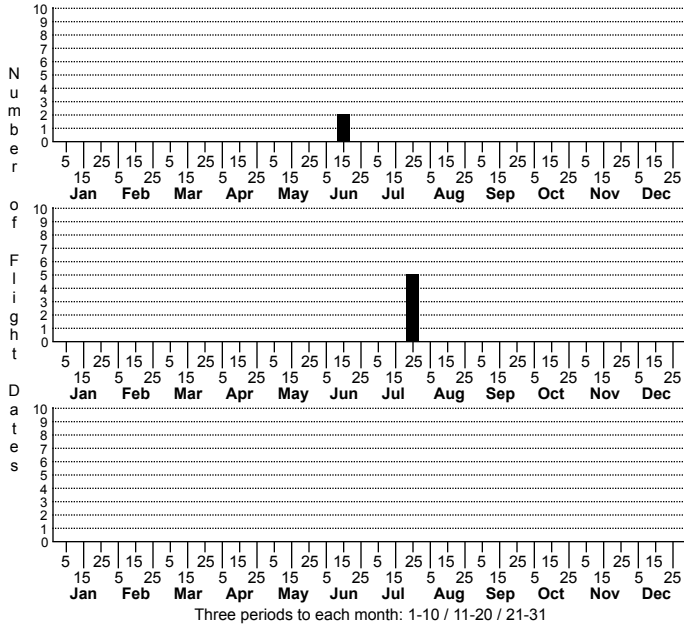

Sigmorina wrighti No common name

FAMILY: Xystodesmidae SUBFAMILY: TRIBE:
TAXONOMIC_COMMENTS:

FIELD GUIDE DESCRIPTIONS:
ONLINE PHOTOS:

ID COMMENTS:

DISTRIBUTION: Restricted to a narrow area of the Blue Ridge Province, from the Escarpment westward to barely into Tennessee (Shelley and Whitehead, 1986)

HABITAT: Shelley and Whitehead (1986) describe this species as "cove-dwelling""

OBSERVATION_METHODS:

NATURAL HERITAGE PROGRAM RANKS: [GNR] [S2S3]

STATE PROTECTION:

COMMENTS: This species is nearly endemic to North Carolina and known from only a small area within our northern mountains. Surveys are needed to confirm its current status.