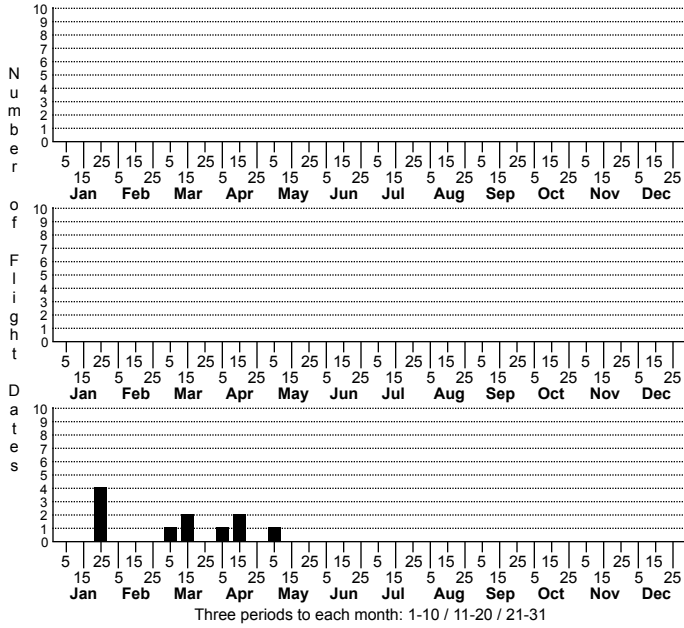

Nannaria conservata No common name

FAMILY: Xystodesmidae SUBFAMILY: TRIBE:
 TAXONOMIC_COMMENTS:

FIELD GUIDE DESCRIPTIONS:
 ONLINE PHOTOS:

ID COMMENTS:

DISTRIBUTION: Please refer to the dot map.

HABITAT:

OBSERVATION_METHODS: