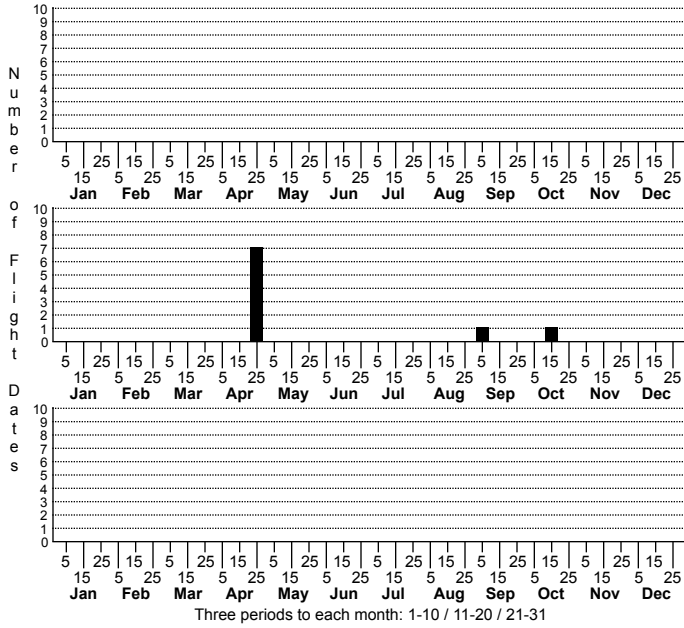

*Nannaria domestica* No common name

FAMILY: Xystodesmidae SUBFAMILY: TRIBE:  
TAXONOMIC\_COMMENTS:

FIELD GUIDE DESCRIPTIONS:  
ONLINE PHOTOS:

ID COMMENTS:

DISTRIBUTION: Please refer to the dot map.

HABITAT: