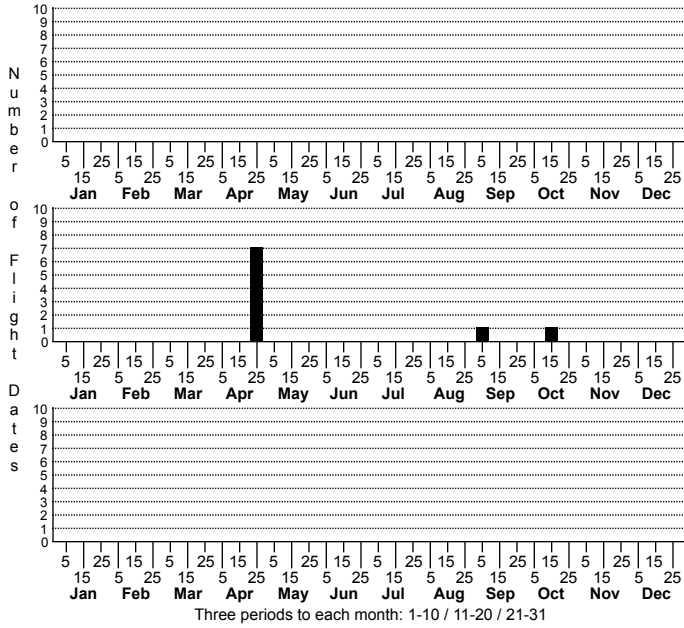

*Nannaria domestica* No common name

FAMILY: Xystodesmidae SUBFAMILY: TRIBE:  
 TAXONOMIC\_COMMENTS:

FIELD GUIDE DESCRIPTIONS:  
 ONLINE PHOTOS:

ID COMMENTS:

DISTRIBUTION: Please refer to the dot map.

HABITAT: