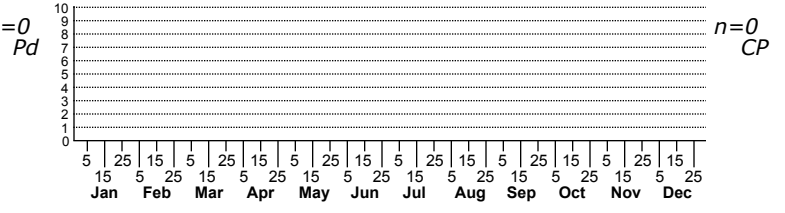

*Nannaria domestica* No common name

FAMILY: Xystodesmidae SUBFAMILY: TRIBE:  
 TAXONOMIC\_COMMENTS:

FIELD GUIDE DESCRIPTIONS:  
 ONLINE PHOTOS:

ID COMMENTS:

DISTRIBUTION: Please refer to the dot map.

HABITAT: