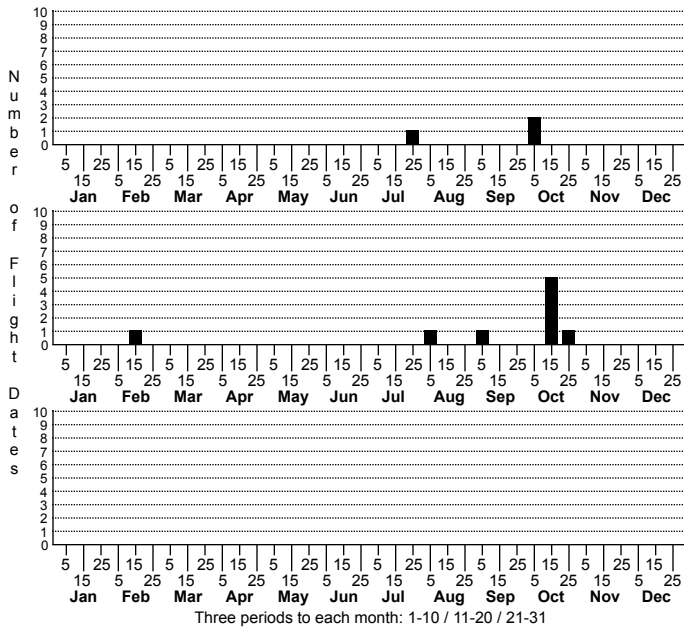

*Nannaria minor* No common name

FAMILY: Xystodesmidae SUBFAMILY: TRIBE:  
 TAXONOMIC\_COMMENTS:

FIELD GUIDE DESCRIPTIONS:  
 ONLINE PHOTOS:

ID COMMENTS:

DISTRIBUTION: Please refer to the dot map.

HABITAT:

OBSERVATION\_METHODS: