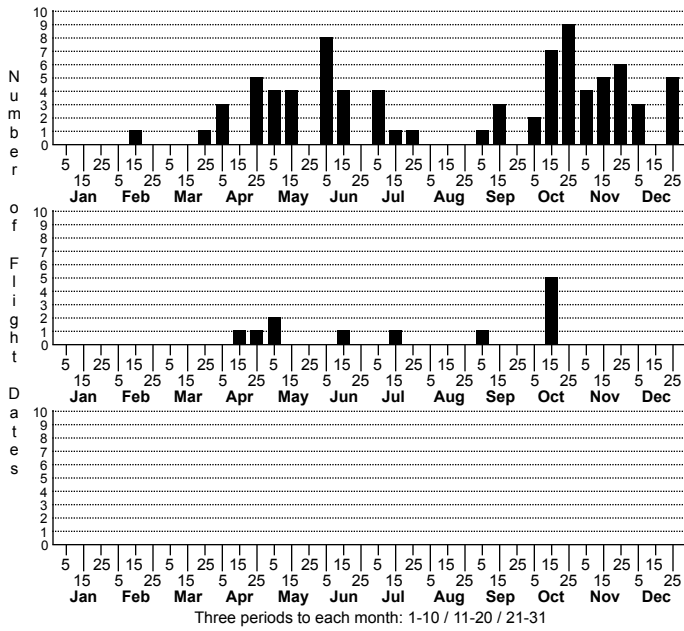

*Nannaria scutellaria* No common name

FAMILY: Xystodesmidae SUBFAMILY: TRIBE:  
TAXONOMIC\_COMMENTS:

FIELD GUIDE DESCRIPTIONS:  
ONLINE PHOTOS:

ID COMMENTS:

DISTRIBUTION: Please refer to the dot map.

HABITAT: