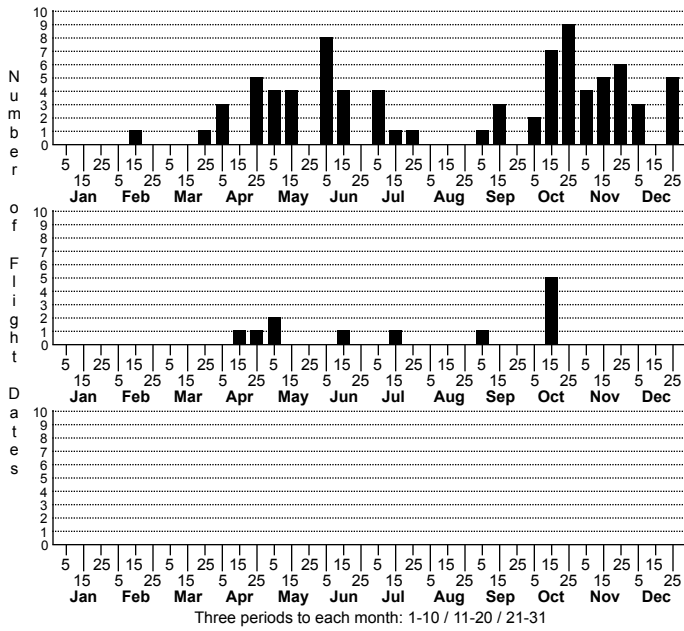

*Nannaria scutellaria* No common name

FAMILY: Xystodesmidae SUBFAMILY: TRIBE:  
 TAXONOMIC\_COMMENTS:

FIELD GUIDE DESCRIPTIONS:  
 ONLINE PHOTOS:

ID COMMENTS:

DISTRIBUTION: Please refer to the dot map.

HABITAT: