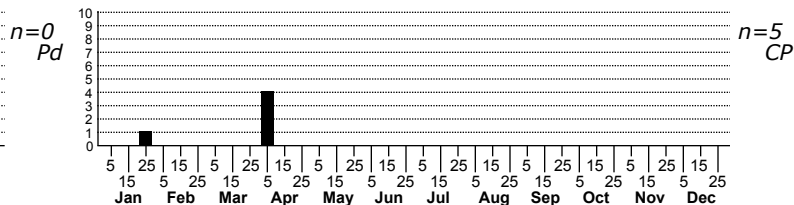

Pleuroloma pinicola No common name

High counts of:
6 - Columbus - 1975-04-10
6 - Columbus - 1975-04-10

Status	Rank
NC	US
NC	Global

FAMILY: Xystodesmidae SUBFAMILY: TRIBE:
TAXONOMIC_COMMENTS:

FIELD GUIDE DESCRIPTIONS:
ONLINE PHOTOS: