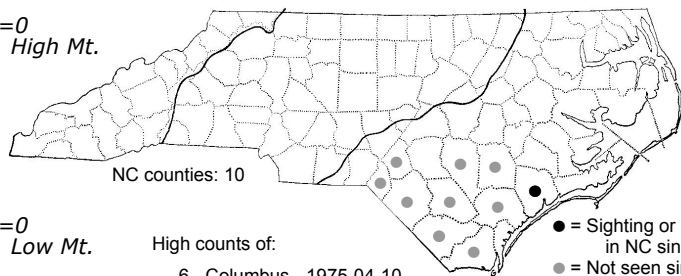

Pleuroloma pinicola No common name

High counts of:
6 - Columbus - 1975-04-10
6 - Columbus - 1975-04-10

Status	Rank
NC	US
NC	Global

FAMILY: Xystodesmidae SUBFAMILY: TRIBE:
TAXONOMIC_COMMENTS:

FIELD GUIDE DESCRIPTIONS:
ONLINE PHOTOS:

ID COMMENTS:

DISTRIBUTION: Please refer to the dot map.

HABITAT:

OBSERVATION_METHODS:

NATURAL HERITAGE PROGRAM RANKS:

STATE PROTECTION:

COMMENTS: