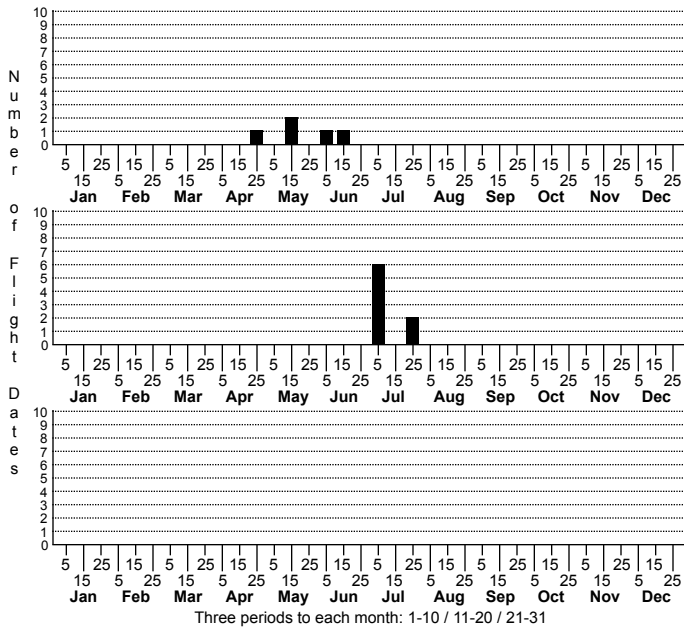

Sigmoria nigrimontis No common name

FAMILY: Xystodesmidae SUBFAMILY: TRIBE:
TAXONOMIC_COMMENTS:

FIELD GUIDE DESCRIPTIONS:
ONLINE PHOTOS:

ID COMMENTS:

DISTRIBUTION: Please refer to the dot map.

HABITAT:

OBSERVATION_METHODS: