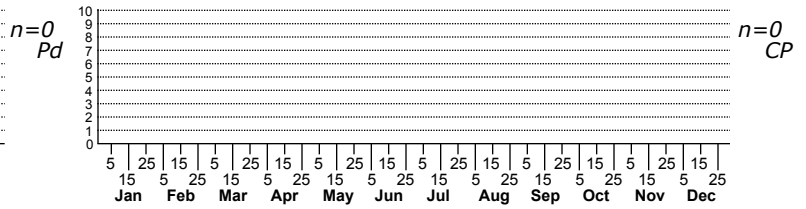

Sigmoria nigrimontis No common name

FAMILY: Xystodesmidae SUBFAMILY: TRIBE:
TAXONOMIC_COMMENTS:

FIELD GUIDE DESCRIPTIONS:
ONLINE PHOTOS:

ID COMMENTS:

DISTRIBUTION: Please refer to the dot map.

HABITAT:

OBSERVATION_METHODS: