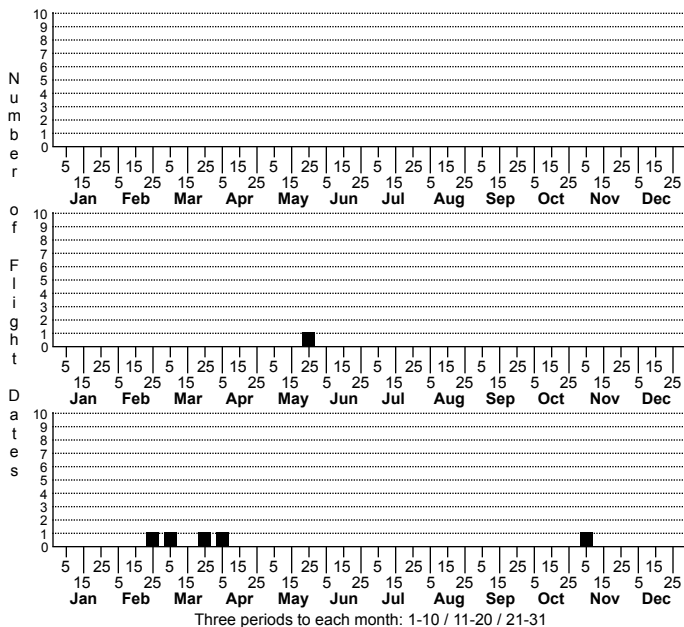

Cambala annulata No common name

FAMILY: Cambalidae SUBFAMILY: TRIBE:
 TAXONOMIC_COMMENTS:

FIELD GUIDE DESCRIPTIONS:
 ONLINE PHOTOS:

ID COMMENTS:

DISTRIBUTION: Please refer to the dot map.

HABITAT:

OBSERVATION_METHODS: