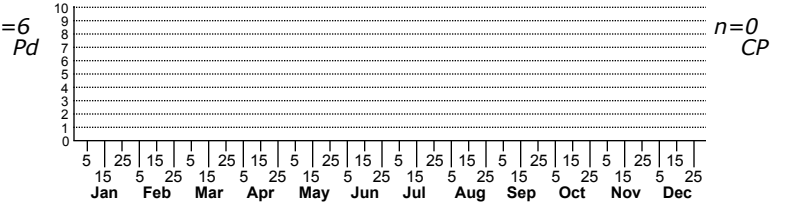

Cambala annulata No common name

FAMILY: Cambalidae SUBFAMILY: TRIBE:
 TAXONOMIC_COMMENTS:

FIELD GUIDE DESCRIPTIONS:
 ONLINE PHOTOS:

ID COMMENTS:

DISTRIBUTION: Please refer to the dot map.

HABITAT:

OBSERVATION_METHODS: