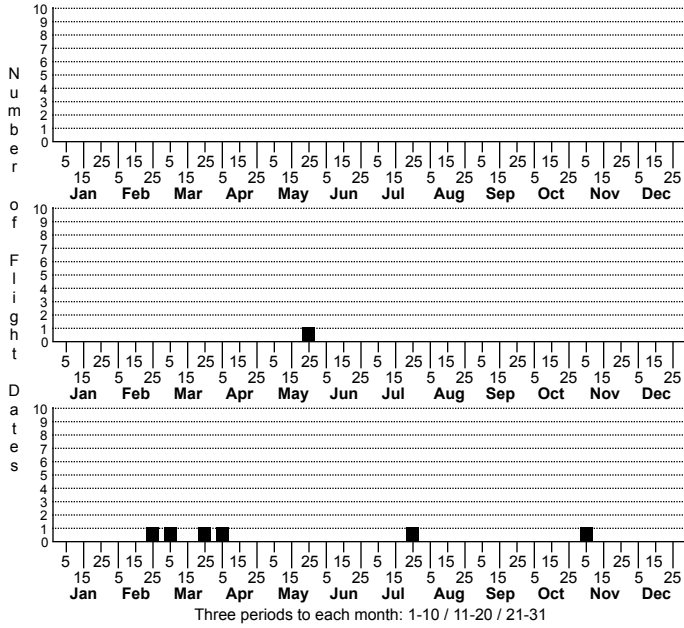

Cambala annulata No common name

FAMILY: Cambalidae SUBFAMILY: TRIBE:
 TAXONOMIC_COMMENTS:

FIELD GUIDE DESCRIPTIONS:
 ONLINE PHOTOS:

ID COMMENTS:

DISTRIBUTION: Please refer to the dot map.

HABITAT:

OBSERVATION_METHODS: