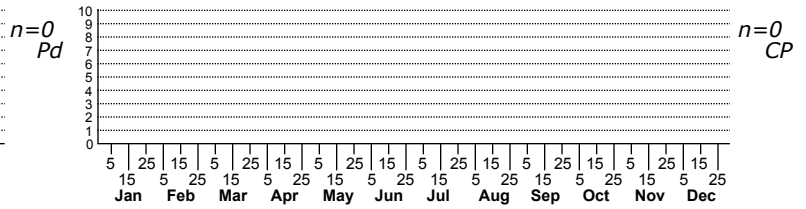

Lithobius atkinsoni No common name

FAMILY: Lithobiidae SUBFAMILY: TRIBE:
TAXONOMIC_COMMENTS:

FIELD GUIDE DESCRIPTIONS:
ONLINE PHOTOS:

ID COMMENTS:

DISTRIBUTION: Please refer to the dot map.

HABITAT:

OBSERVATION_METHODS: