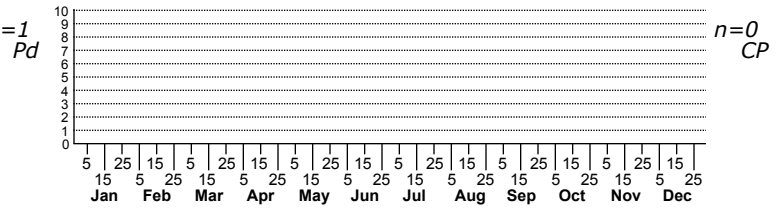

Llanobius dux No common name

FAMILY: Lithobiidae SUBFAMILY: TRIBE:
TAXONOMIC_COMMENTS:

FIELD GUIDE DESCRIPTIONS:
ONLINE PHOTOS:

ID COMMENTS:

DISTRIBUTION: Please refer to the dot map.

HABITAT:

OBSERVATION_METHODS: