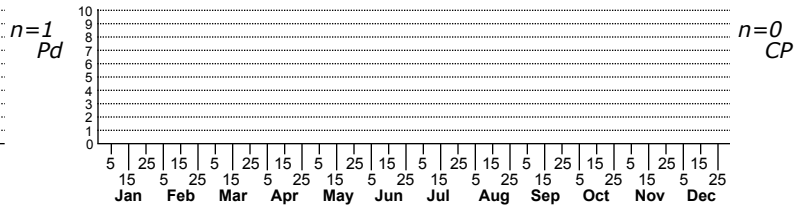

Llanobius dux No common name

Status	Rank
NC	US
NC	Global

FAMILY: Lithobiidae SUBFAMILY: TRIBE:
TAXONOMIC_COMMENTS:

FIELD GUIDE DESCRIPTIONS:
ONLINE PHOTOS:

ID COMMENTS:

DISTRIBUTION: Please refer to the dot map.