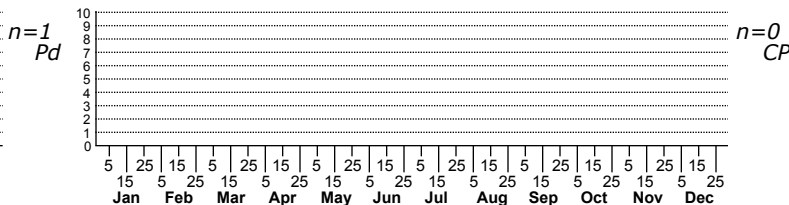

*Nadabius saphes* No common name

High counts of:  
1 - Durham - 1939-10-18

● = Sighting or Collection in NC since 2004  
● = Not seen since 2004

Status	Rank
NC	US
NC	Global

FAMILY: Lithobiidae SUBFAMILY: TRIBE:  
TAXONOMIC\_COMMENTS: