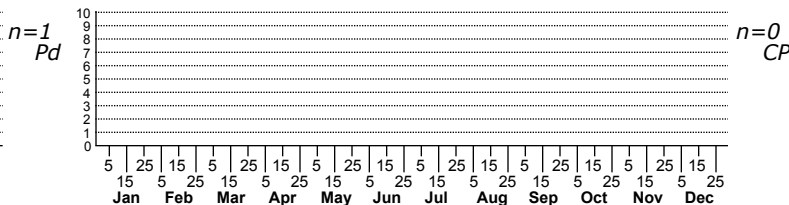

Nadabius saphes No common name

High counts of:
1 - Durham - 1939-10-18

● = Sighting or Collection in NC since 2004
● = Not seen since 2004

Status	Rank
NC	US
NC	Global

FAMILY: Lithobiidae SUBFAMILY: TRIBE:
TAXONOMIC_COMMENTS: