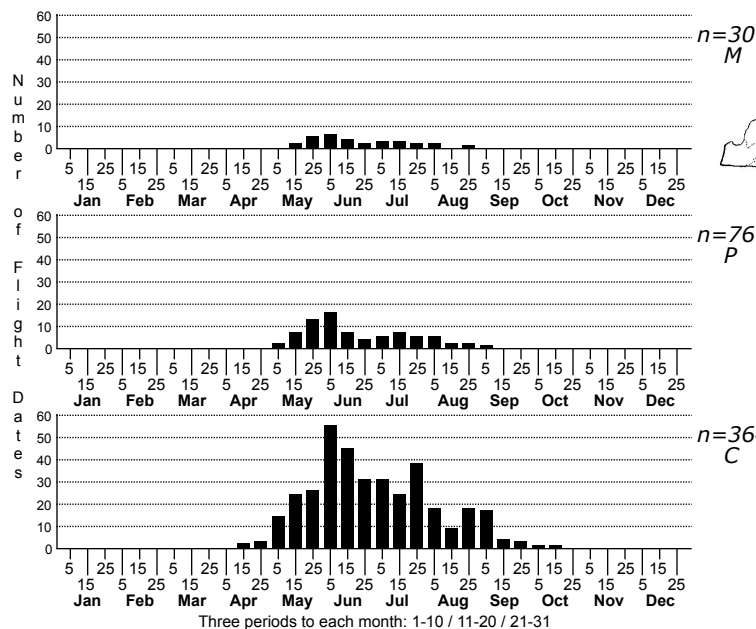

Libellula axilena Bar-winged Skimmer

Sight (not vetted) in 2024: Swain
Sight (iNat) in 2024: Vance
Photo (vetted) in 2024: Guilford

High counts of:
50 - Bladen - 2021-07-14
40 - Brunswick; BHI - 2010-08-28
25 - Craven - 2007-07-22

Earliest date: Onslow 2020-04-17
Latest date: Jones 1975-10-15

Status		Rank	
NC	US	NC	Global
-	-	S5	G5

DISTRIBUTION: Throughout the Coastal Plain and the eastern half of the Piedmont; spotty distribution in the western half of the Piedmont, though possibly occurs in all counties in the province. Present over most of the mountains, particularly the southern half of the province.

FLIGHT: Early May (and recently as early as mid-April) to early October in the Coastal Plain, and at least to early September in the Piedmont. The mountain flight extends at least from mid-May to late August.