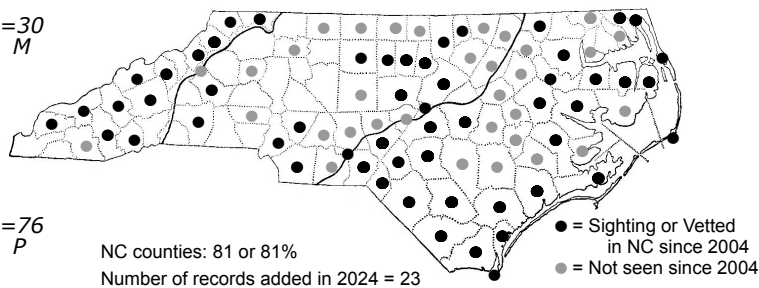

Libellula axilena Bar-winged Skimmer

Sight (not vetted) in 2024: Swain
Sight (iNat) in 2024: Vance
Photo (vetted) in 2024: Guilford

High counts of:
50 - Bladen - 2021-07-14
40 - Brunswick; BHI - 2010-08-28
25 - Craven - 2007-07-22

Earliest date: Onslow 2020-04-17
Latest date: Jones 1975-10-15

Status		Rank	
NC	US	NC	Global
-	-	S5	G5

DISTRIBUTION: Throughout the Coastal Plain and the eastern half of the Piedmont; spotty distribution in the western half of the Piedmont, though possibly occurs in all counties in the province. Present over most of the mountains, particularly the southern half of the province.

FLIGHT: Early May (and recently as early as mid-April) to early October in the Coastal Plain, and at least to early September in the Piedmont. The mountain flight extends at least from mid-May to late August.

COMMENTS: Though not one of our truly common skimmers, the Bar-winged is still a numerous dragonfly and not hard to find in some Coastal Plain locales. As indicated above, it usually does not forage far from forests, and one is not likely to see it in open fields.