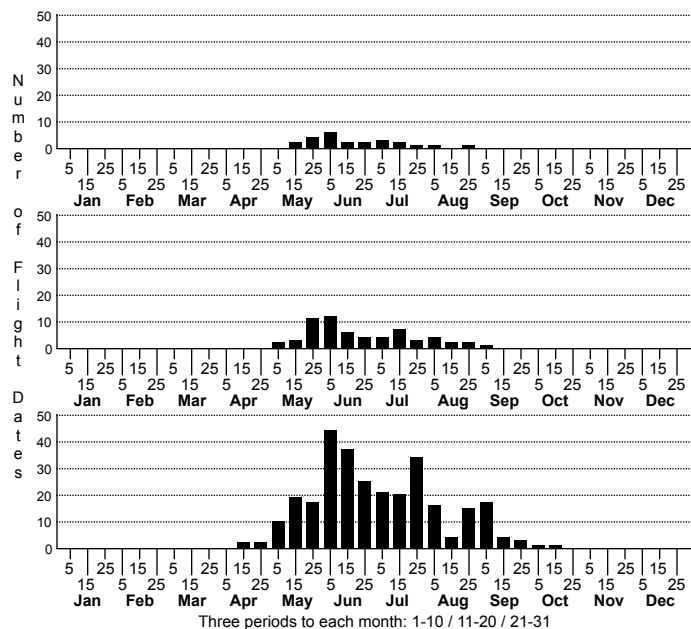

Libellula axilena Bar-winged Skimmer

Sight (not vetted) in 2021: Harnett; P
Photo (vetted) in 2021: Ashe, Madison

High counts of:
50 - Bladen - 2021-07-14
40 - Brunswick; BHI - 2010-08-28
25 - Craven - 2007-07-22

Earliest date: Onslow 2020-04-17
Latest date: Jones 1975-10-15

Status		Rank	
NC	US	NC	Global
-	-	S5	G5

DISTRIBUTION: Throughout the Coastal Plain and the eastern half of the Piedmont; spotty distribution in the western half of the Piedmont, though possibly could occur in all counties in the province. Present over most of the mountains, particularly the southern half of the province.

FLIGHT: Early May (and recently as early as mid-April) to early October in the Coastal Plain, and at least to early September in the Piedmont. The mountain flight extends at least from mid-May to late August.