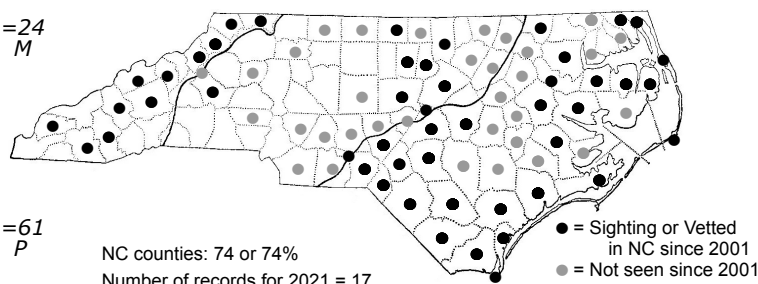

Libellula axilena Bar-winged Skimmer

Sight (not vetted) in 2021: Harnett; P
Photo (vetted) in 2021: Ashe, Madison

High counts of:
50 - Bladen - 2021-07-14
40 - Brunswick; BHI - 2010-08-28
25 - Craven - 2007-07-22

Earliest date: Onslow 2020-04-17
Latest date: Jones 1975-10-15

Status		Rank	
NC	US	NC	Global
-	-	S5	G5

DISTRIBUTION: Throughout the Coastal Plain and the eastern half of the Piedmont; spotty distribution in the western half of the Piedmont, though possibly could occur in all counties in the province. Present over most of the mountains, particularly the southern half of the province.

FLIGHT: Early May (and recently as early as mid-April) to early October in the Coastal Plain, and at least to early September in the Piedmont. The mountain flight extends at least from mid-May to late August.

COMMENTS: Though not one of our truly common skimmers, the Bar-winged is still a numerous dragonfly and not hard to find in some Coastal Plain locales. As indicated above, it usually does not forage far from forests, and one is not likely to see it in open fields.