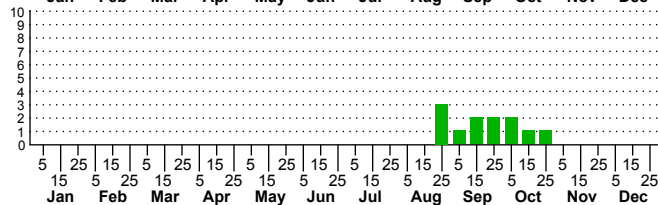

$n=0$
HM

$n=27$
Pd

$n=3$
LM

$n=12$
CP

Velarifictorus micado

Adults

Three periods to each month: 1-10 / 11-20 / 21-31

NC Biodiversity Project: nc-biodiversity.com