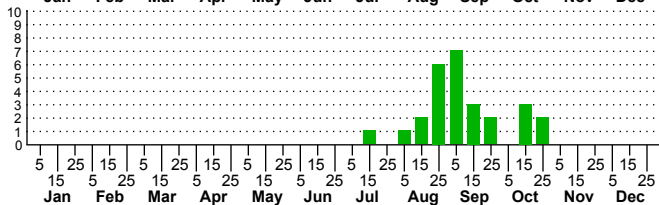

$n=0$
HM

$n=27$
Pd

$n=3$
LM

$n=12$
CP

Velarifictorus micado

Adults

Three periods to each month: 1-10 / 11-20 / 21-31

NC Biodiversity Project: nc-biodiversity.com