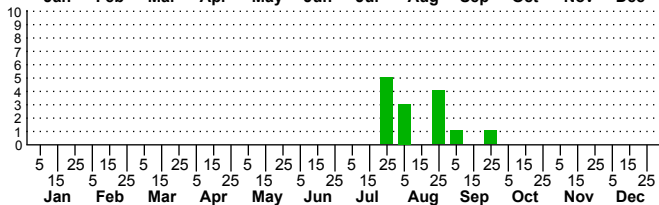

$n=0$
HM

$n=14$
Pd

$n=5$
LM

$n=0$
CP

Eunemobius confusus

Adults

Three periods to each month: 1-10 / 11-20 / 21-31

NC Biodiversity Project: nc-biodiversity.com