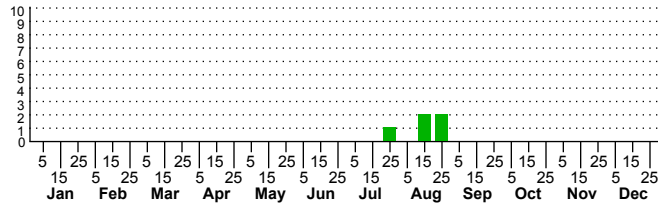

$n=0$
HM

$n=14$
Pd

$n=5$
LM

$n=0$
CP

Eunemobius confusus

Adults

Three periods to each month: 1-10 / 11-20 / 21-31

NC Biodiversity Project: nc-biodiversity.com