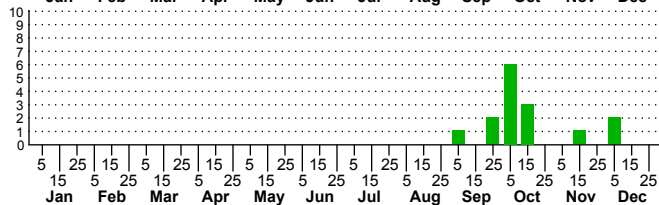

$n=0$
HM

$n=12$
Pd

$n=4$
LM

$n=15$
CP

Neocurtilla hexadactyla

Adults

Three periods to each month: 1-10 / 11-20 / 21-31

NC Biodiversity Project: nc-biodiversity.com