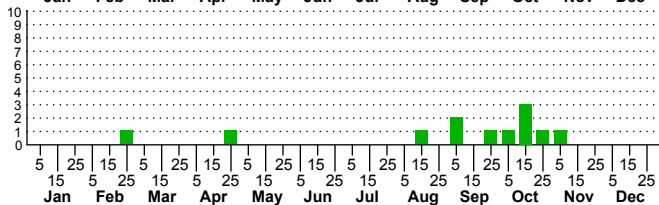

$n=0$
HM

$n=12$
Pd

$n=4$
LM

$n=15$
CP

Neocurtilla hexadactyla

Adults

Three periods to each month: 1-10 / 11-20 / 21-31

NC Biodiversity Project: nc-biodiversity.com