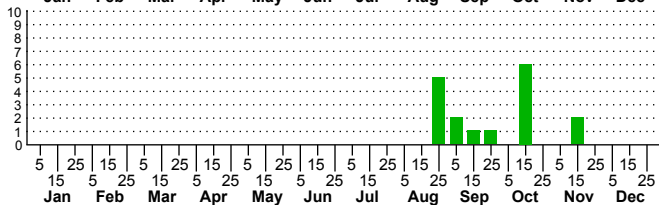

$n=0$
HM

$n=17$
Pd

$n=1$
LM

$n=32$
CP

Orchelimum erythrocephalum Adults

Three periods to each month: 1-10 / 11-20 / 21-31

NC Biodiversity Project: nc-biodiversity.com