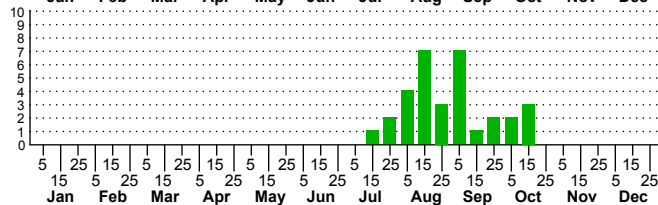

$n=0$
HM

$n=17$
Pd

$n=1$
LM

$n=32$
CP

Orchelimum erythrocephalum Adults

Three periods to each month: 1-10 / 11-20 / 21-31

NC Biodiversity Project: nc-biodiversity.com