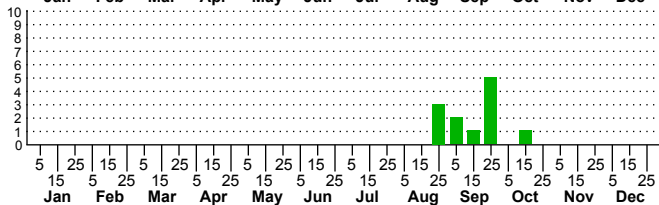

$n=0$
HM

$n=12$
Pd

$n=4$
LM

$n=15$
CP

Neoconocephalus retusus

Adults

Three periods to each month: 1-10 / 11-20 / 21-31

NC Biodiversity Project: nc-biodiversity.com