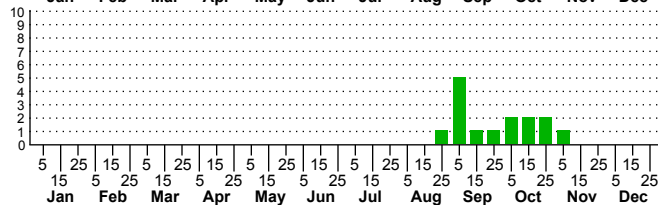

$n=0$
HM

$n=12$
Pd

$n=4$
LM

$n=15$
CP

Neoconocephalus retusus

Adults

Three periods to each month: 1-10 / 11-20 / 21-31

NC Biodiversity Project: nc-biodiversity.com