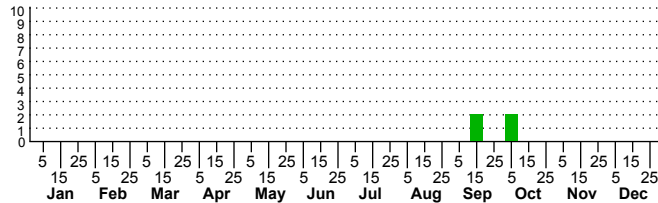

$n=0$
HM

$n=12$
Pd

$n=4$
LM

$n=15$
CP

Neoconocephalus retusus

Adults

Three periods to each month: 1-10 / 11-20 / 21-31

NC Biodiversity Project: nc-biodiversity.com