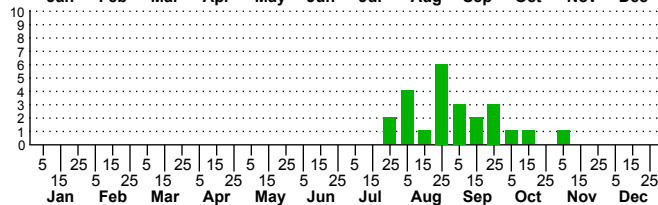

$n=0$
HM

$n=35$
Pd

$n=11$
LM

$n=24$
CP

Microcentrum retinerve

Adults

Three periods to each month: 1-10 / 11-20 / 21-31

NC Biodiversity Project: nc-biodiversity.com