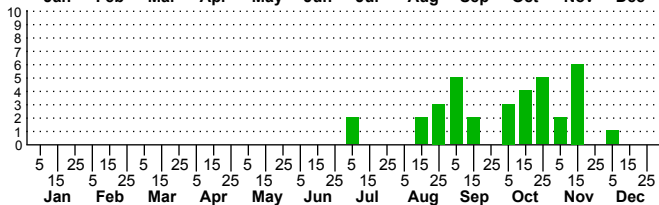

$n=0$
HM

$n=35$
Pd

$n=11$
LM

$n=24$
CP

Microcentrum retinerve

Adults

Three periods to each month: 1-10 / 11-20 / 21-31

NC Biodiversity Project: nc-biodiversity.com