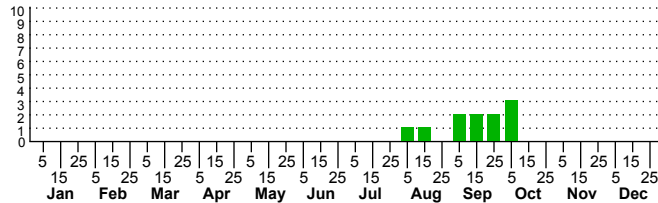

$n=0$
HM

$n=35$
Pd

$n=11$
LM

$n=24$
CP

Microcentrum retinerve

Adults

Three periods to each month: 1-10 / 11-20 / 21-31

NC Biodiversity Project: nc-biodiversity.com