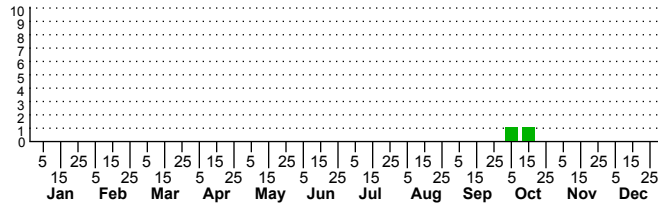

$n=2$
HM

$n=0$
Pd

$n=2$
LM

$n=0$
CP

Melanoplus celatus

Adults

Three periods to each month: 1-10 / 11-20 / 21-31

NC Biodiversity Project: nc-biodiversity.com