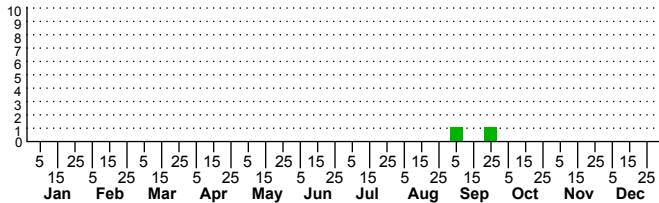

$n=2$
HM

$n=0$
Pd

$n=2$
LM

$n=0$
CP

Melanoplus celatus

Adults

Three periods to each month: 1-10 / 11-20 / 21-31

NC Biodiversity Project: nc-biodiversity.com