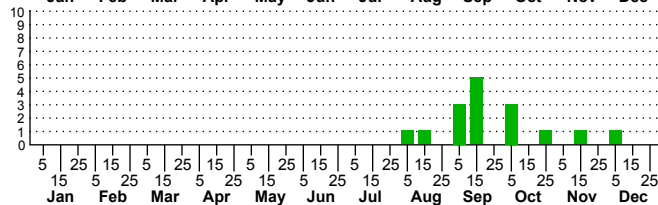

$n=0$
HM

$n=0$
Pd

$n=0$
LM

$n=16$
CP

Melanoplus coreyi

Adults

Three periods to each month: 1-10 / 11-20 / 21-31

NC Biodiversity Project: nc-biodiversity.com