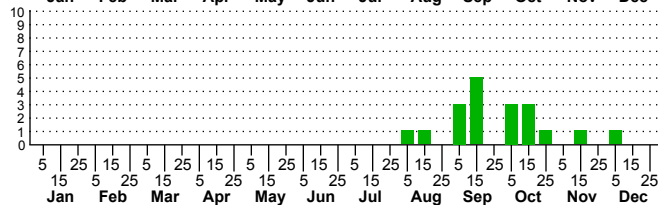

$n=0$
HM

$n=0$
Pd

$n=0$
LM

$n=19$
CP

Melanoplus coreyi

Adults

Three periods to each month: 1-10 / 11-20 / 21-31

NC Biodiversity Project: nc-biodiversity.com