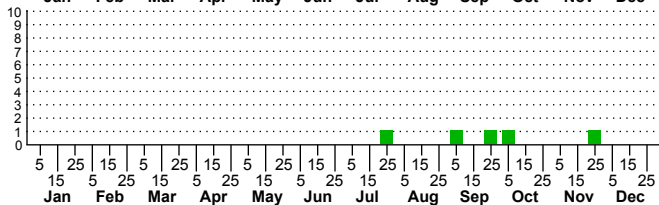

$n=3$
HM

$n=5$
Pd

$n=3$
LM

$n=0$
CP

Melanoplus devius

Adults

Three periods to each month: 1-10 / 11-20 / 21-31

NC Biodiversity Project: nc-biodiversity.com