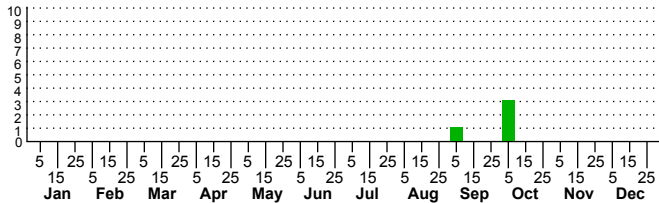

$n=4$
HM

$n=0$
Pd

$n=7$
LM

$n=0$
CP

Melanoplus keeleri luridus

Adults

Three periods to each month: 1-10 / 11-20 / 21-31

NC Biodiversity Project: nc-biodiversity.com