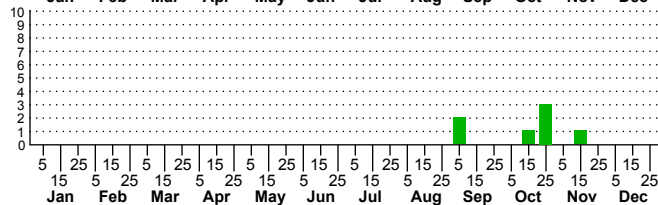

$n=0$
HM

$n=25$
Pd

$n=0$
LM

$n=7$
CP

Melanoplus scudderi

Adults

Three periods to each month: 1-10 / 11-20 / 21-31

NC Biodiversity Project: nc-biodiversity.com