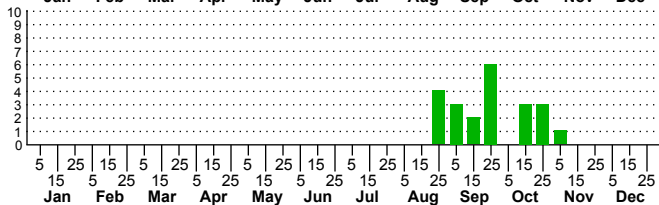

$n=0$
HM

$n=22$
Pd

$n=0$
LM

$n=4$
CP

Melanoplus scudderi

Adults

Three periods to each month: 1-10 / 11-20 / 21-31

NC Biodiversity Project: nc-biodiversity.com