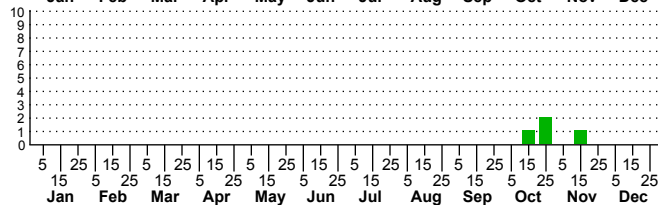

$n=0$
HM

$n=22$
Pd

$n=0$
LM

$n=4$
CP

Melanoplus scudderi

Adults

Three periods to each month: 1-10 / 11-20 / 21-31

NC Biodiversity Project: nc-biodiversity.com