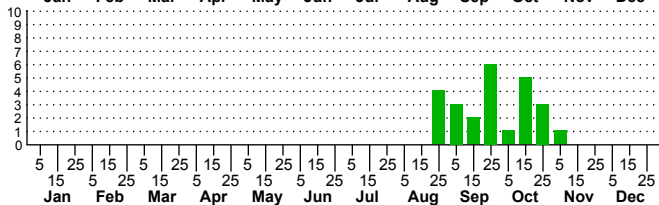

$n=0$
HM

$n=25$
Pd

$n=0$
LM

$n=7$
CP

Melanoplus scudderi

Adults

Three periods to each month: 1-10 / 11-20 / 21-31

NC Biodiversity Project: nc-biodiversity.com