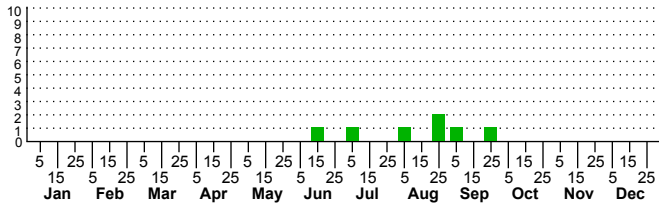

$n=7$
HM

$n=0$
Pd

$n=3$
LM

$n=0$
CP

Booneacris variegata

Adults

Three periods to each month: 1-10 / 11-20 / 21-31

NC Biodiversity Project: nc-biodiversity.com