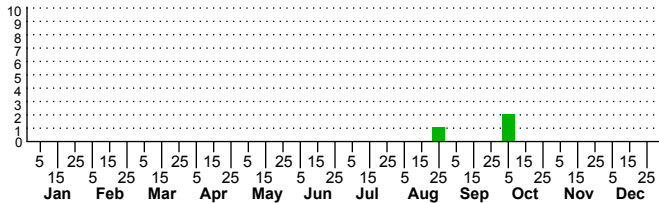

$n=3$
HM

$n=33$
Pd

$n=8$
LM

$n=31$
CP

Dissosteira carolina

Adults

Three periods to each month: 1-10 / 11-20 / 21-31

NC Biodiversity Project: nc-biodiversity.com