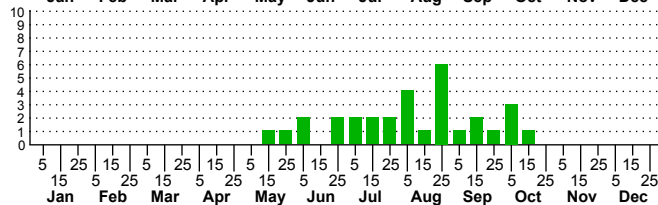

$n=3$
HM

$n=33$
Pd

$n=8$
LM

$n=31$
CP

Dissosteira carolina

Adults

Three periods to each month: 1-10 / 11-20 / 21-31

NC Biodiversity Project: nc-biodiversity.com