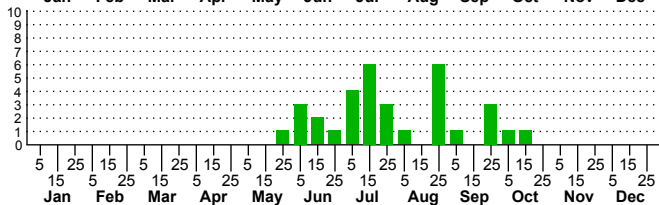

$n=3$
HM

$n=33$
Pd

$n=8$
LM

$n=31$
CP

Dissosteira carolina

Adults

Three periods to each month: 1-10 / 11-20 / 21-31

NC Biodiversity Project: nc-biodiversity.com