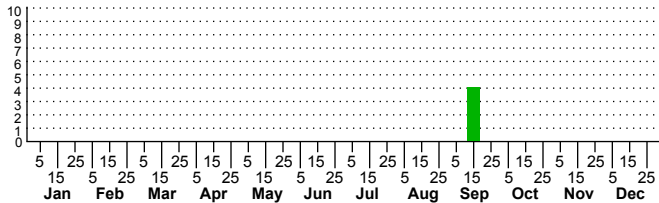

$n=4$
HM

$n=0$
Pd

$n=0$
LM

$n=0$
CP

Ramazzottius belubellus

Three periods to each month: 1-10 / 11-20 / 21-31

NC Biodiversity Project: nc-biodiversity.com